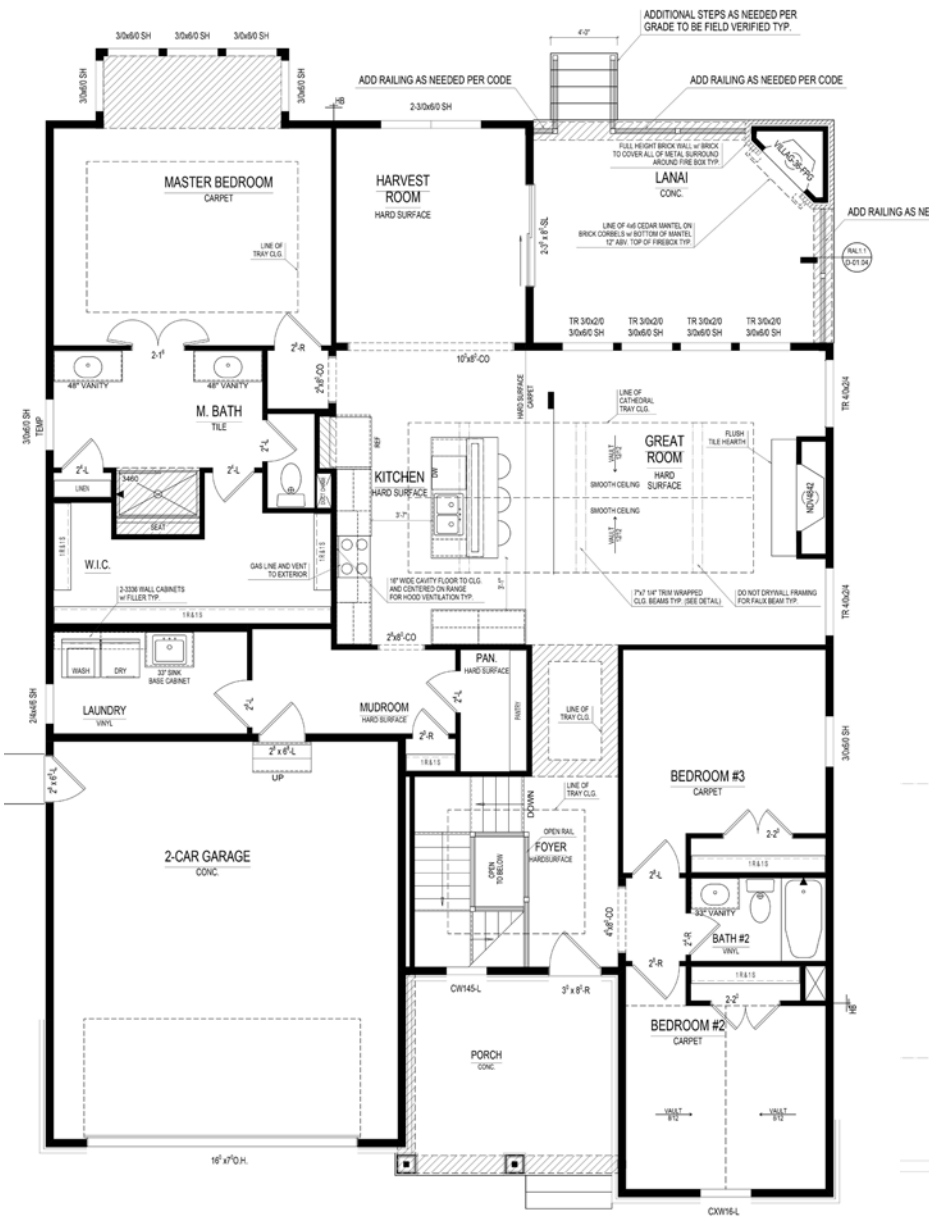

Pennsy

IRVINGTON COLLECTION

15534 Edenvale Drive • \$453,000

Available Now

Charming Coastal Style Home
9' Unfinished Lower Level
Lower Level Bath and Wetbar Rough-in
Cathedral Ceilings in Great Room

Corner Homesite
Beautiful Custom White Kitchen
Dark Stained Island
11' Ceilings Throughout Main Floor

Harmony

A neighborhood for a new way of living

Main Level

Home Details

Homesite: 395
Plan: 3007B
Sq Ft: 2,242
Bedrooms: 3
Baths: 2
Garage: 2-car
Lower Level: Unfinished
BLC#: 21682114

Lower Level

Call us at 669.6224 or visit online at Estridge.com