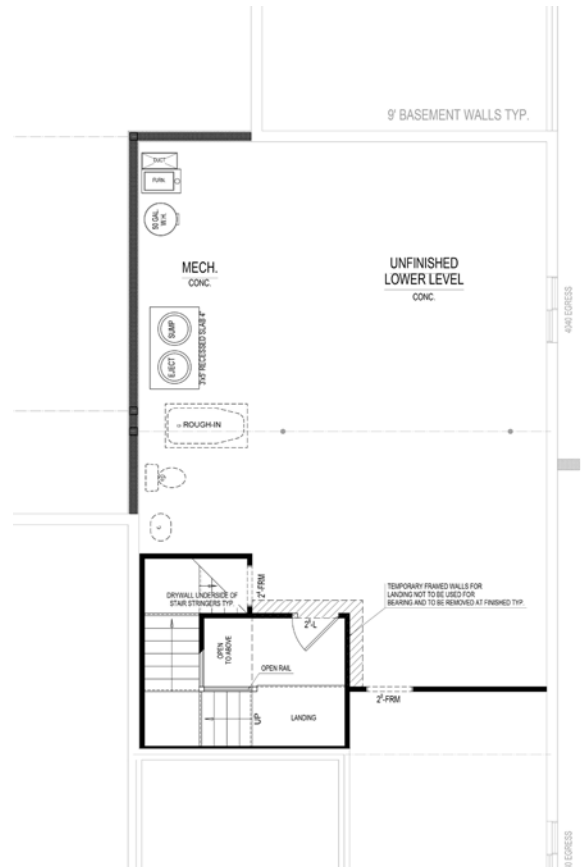

Harmony

A neighborhood for a new way of living

Main Level

Home Details

Homesite: 395
Plan: 3007B
Sq Ft: 2,242
Bedrooms: 3
Baths: 2
Garage: 2-car
Lower Level: Unfinished
BLC#: 21682114

Lower Level

Call us at 669.6224 or visit online at Estridge.com

The artistic renderings of the floorplan and front elevation may not reflect the exact features of the home being offered and are subject to change without notice. ©2018 Estridge Homes.