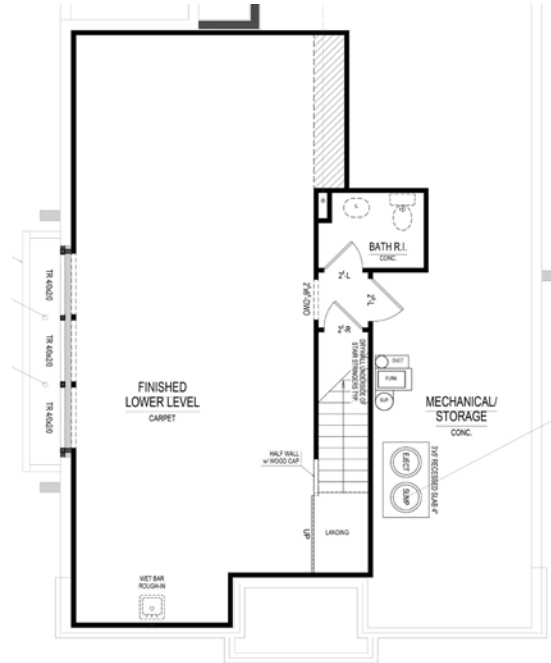

Weston

COTTAGE COLLECTION

15500 Edenvale Drive • **\$421,000**

Available Now!

Master on the Main
Master Bath Super Shower
Great Room Fireplace
Secondary Bathroom with Double Vanity Cabinet

- 8-foot Garage Extension
- Finished Basement with wet bar rough-in and half bath rough-in
- Modern Farm House Exterior

Harmony

A neighborhood for a new way of living

Main Level

Upper Level

Lower Level

Home Details

- Homesite:** 397
- Plan:** 1081B
- Sq Ft:** 3,099
- Bedrooms:** 4
- Baths:** 2.5
- Garage:** 2-car
- Lower Level:** Finished
- BLC#:** 21638825