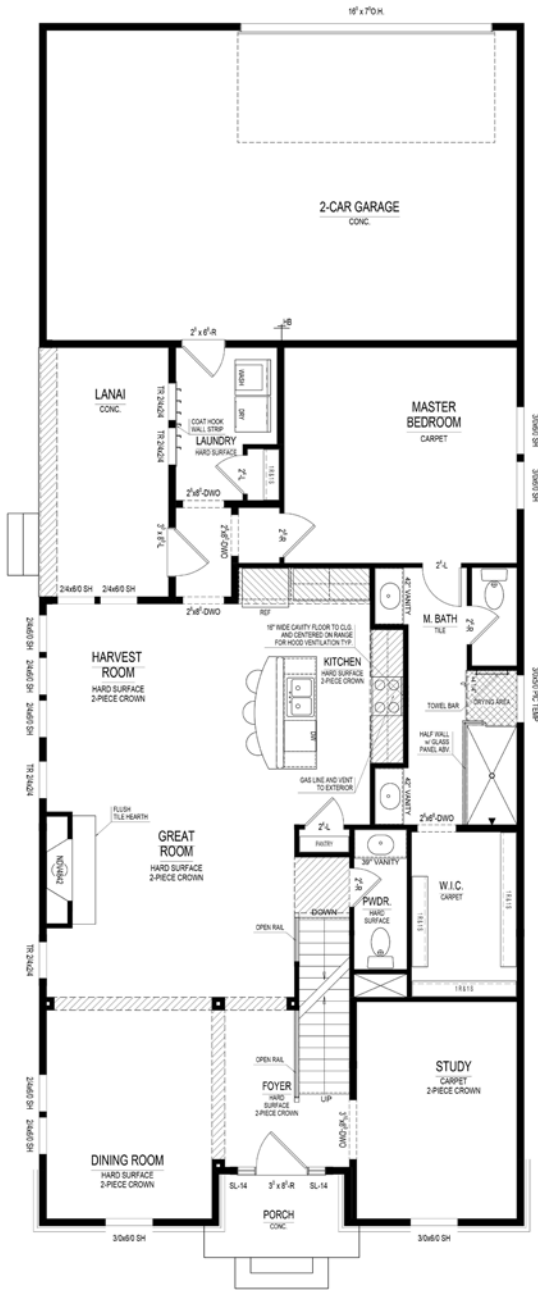

Weston

COTTAGE COLLECTION

15500 Edenvale Drive • **\$421,000**

Available Now!

Master on the Main
Master Bath Super Shower
Great Room Fireplace
Secondary Bathroom with Double Vanity Cabinet

- 8-foot Garage Extension
- Finished Basement with wet bar rough-in and half bath rough-in
- Modern Farm House Exterior

Harmony

A neighborhood for a new way of living

Main Level

Upper Level

Lower Level

Home Details

- Homesite:** 397
- Plan:** 1081B
- Sq Ft:** 3,099
- Bedrooms:** 4
- Baths:** 2.5
- Garage:** 2-car
- Lower Level:** Finished
- BLC#:** 21638825