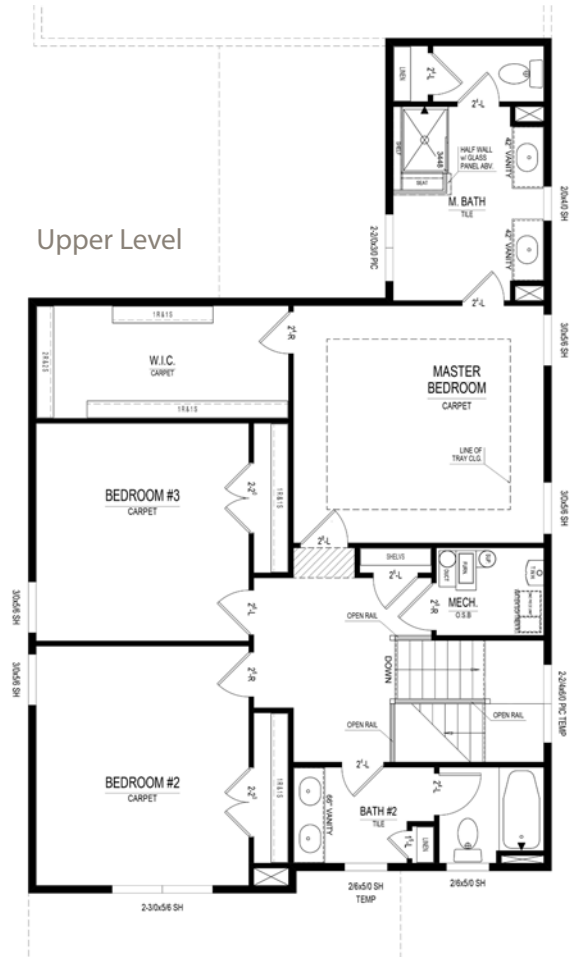

Upper Level

Call us at 669.6224 or visit online at Estridge.com

The artistic renderings of the floorplan and front elevation may not reflect the exact features of the home being offered and are subject to change without notice. ©2018 Estridge Homes.