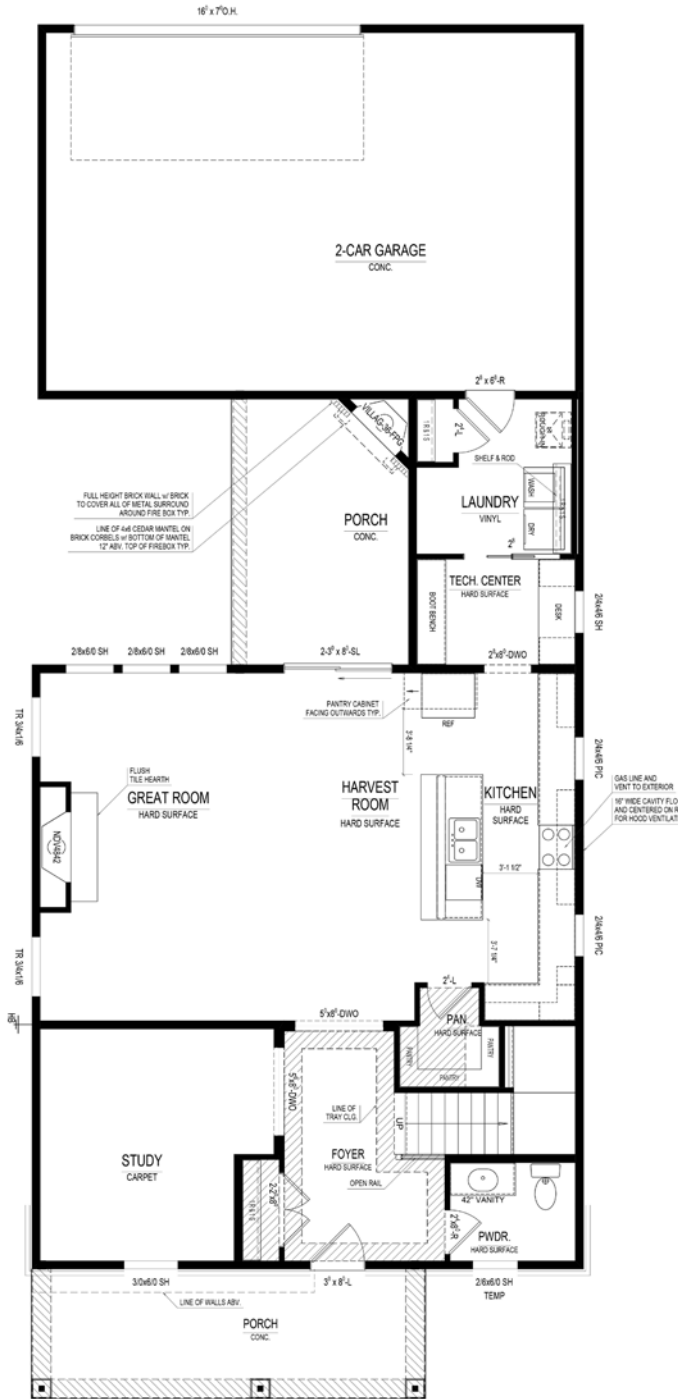

Woodhaven

COTTAGE COLLECTION

15494 Edenvale Drive • \$412,000

Available Now

Upper Level Master Suite
Extended Covered Lanai with Fireplace
Great Room Fireplace
Secondary Bathroom with Double Vanity Cabinet

8-foot Garage Extension
Granite and Quartz Countertops
Custom Cabinetry

Harmony

A neighborhood for a new way of living

Main Level

Home Details

- Plan:** 1076B
- Sq Ft:** 2,402
- Bedrooms:** 3
- Baths:** 2.5
- Garage:** 2-car
- Lower Level:** N/A
- BLC#:** Not yet listed