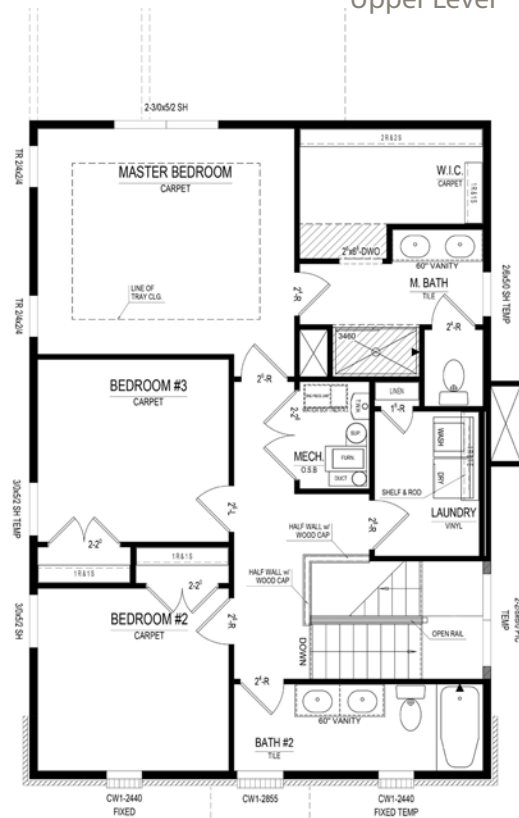

Dartmouth

COTTAGE COLLECTION

15483 Edenvale Drive • \$386,000

Available Now

Modern Georgian Home
Lanai Vent Free Fireplace
Dual Outdoor Patios

Great Room Fireplace
3-Car Garage
Corner Lot

Harmony

A neighborhood for a new way of living

Main Level

Home Details

Homesite: 399
Plan: 1001C
Sq Ft: 1,940
Bedrooms: 3
Baths: 2.5
Garage: 3
Lower Level: None
BLC#: 21686158

Upper Level

Call us at 669.6224 or visit online at Estridge.com

The artistic renderings of the floorplan and front elevation may not reflect the exact features of the home being offered and are subject to change without notice. ©2018 Estridge Homes.