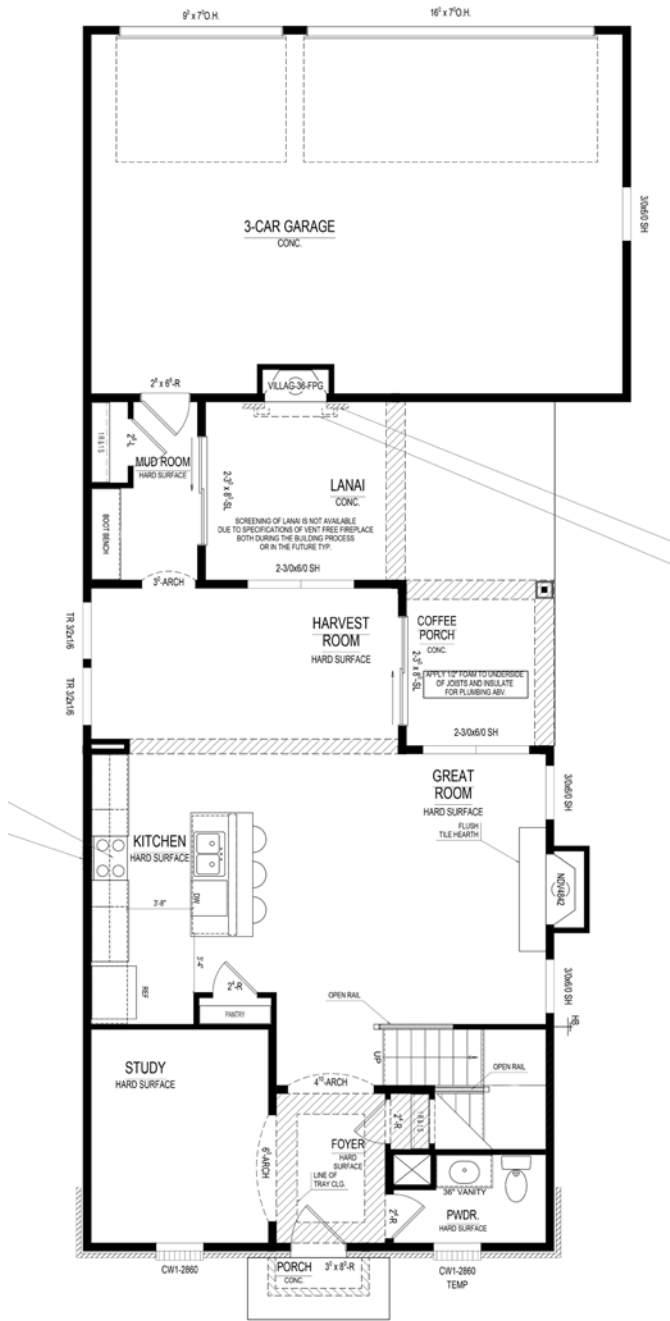

Dartmouth

COTTAGE COLLECTION

15483 Edenvale Drive • \$386,000

Available Now

Modern Georgian Home
Lanai Vent Free Fireplace
Dual Outdoor Patios

Great Room Fireplace
3-Car Garage
Corner Lot

Harmony

A neighborhood for a new way of living

Main Level

Home Details

Homesite: 399
Plan: 1001C
Sq Ft: 1,940
Bedrooms: 3
Baths: 2.5
Garage: 3
Lower Level: None
BLC#: 21686158

Upper Level

Call us at 669.6224 or visit online at Estridge.com

The artistic renderings of the floorplan and front elevation may not reflect the exact features of the home being offered and are subject to change without notice. ©2018 Estridge Homes.