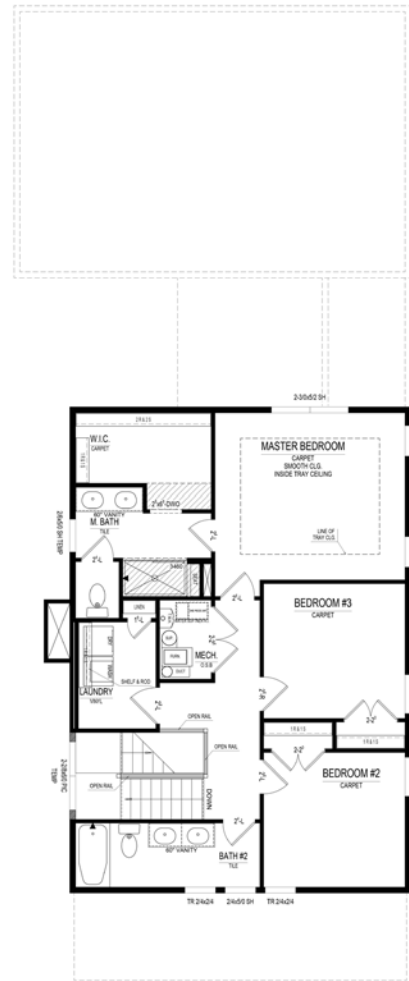

# Linwood

COTTAGE COLLECTION

15475 Edenvale Drive • \$474,900

Available in January

- Coastal Cottage
- Lanai Vent Free Fireplace
- Dual Outdoor Patios
- Great Room Fireplace
- 3-Car Garage
- Finished Lower Level w/ Half-Bath Rough-in
- Lower Level Transom Window
- Oversized Glass Window at Stair Landing

## Harmony

A neighborhood for a new way of living

Main Level

Upper Level

## Home Details

- Homesite:** 400
- Plan:** 1001A
- Sq Ft:** 2,608
- Bedrooms:** 3
- Baths:** 2.5
- Garage:** 3
- Lower Level:** Finished
- BLC#:** Not yet listed

Lower Level

Call us at 669.6224 or visit online at [Estridge.com](http://Estridge.com)