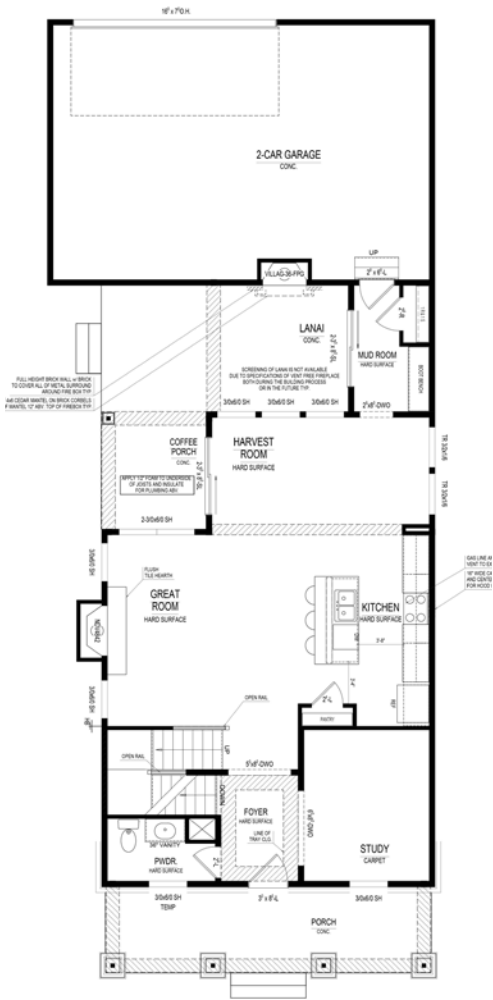

# Linwood

COTTAGE COLLECTION

15475 Edenvale Drive • \$474,900

Available in January

- Coastal Cottage
- Lanai Vent Free Fireplace
- Dual Outdoor Patios
- Great Room Fireplace
- 3-Car Garage
- Finished Lower Level w/ Half-Bath Rough-in
- Lower Level Transom Window
- Oversized Glass Window at Stair Landing

## Harmony

A neighborhood for a new way of living

Main Level

Upper Level

## Home Details

- Homesite:** 400
- Plan:** 1001A
- Sq Ft:** 2,608
- Bedrooms:** 3
- Baths:** 2.5
- Garage:** 3
- Lower Level:** Finished
- BLC#:** Not yet listed

Lower Level

Call us at 669.6224 or visit online at [Estridge.com](http://Estridge.com)