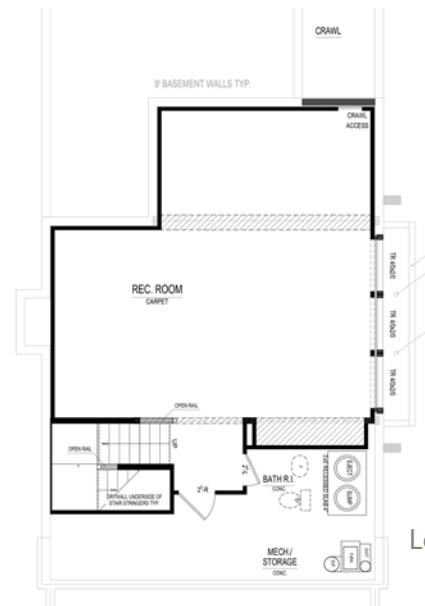

## Home Details

- Homesite:** 400
- Plan:** 1001A
- Sq Ft:** 2,608
- Bedrooms:** 3
- Baths:** 2.5
- Garage:** 3
- Lower Level:** Finished
- BLC#:** Not yet listed

Lower Level

Call us at 669.6224 or visit online at [Estridge.com](http://Estridge.com)