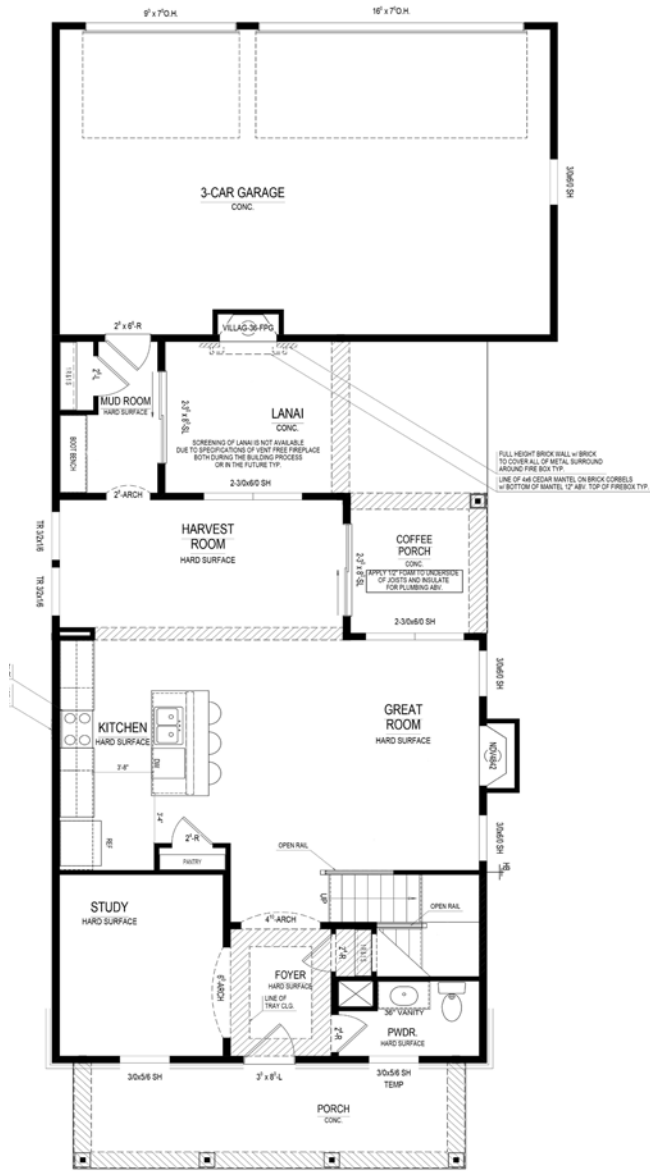

# Princeton

COTTAGE COLLECTION

1546 Cloverdon Drive • **\$386,900**

**Available in April**

3-car Garage  
Fireplace in Great Room and Lanai  
Sliding Patio Door access to Coffee Porch  
Tray Ceiling in Master Bedroom  
Beautiful Custom Arched Openings on Main Level  
Staircase Picture Window for Great Natural Lighting  
Mudroom Breezeway with Boot Bench

• Backless Gas Range  
• Custom White Kitchen Cabinetry  
• Granite and Quartz Countertops  
• Tile throughout Master Shower with Frameless  
Shower Door  
• Custom Shelving in Master WIC and Pantry

# Main Level

# Home Details

- Homesite:** 426
- Plan:** 1001F
- Sq Ft:** 1,940
- Bedrooms:** 3
- Baths:** 2.5
- Garage:** 3
- Lower Level:** None
- BLC#:** Not yet listed