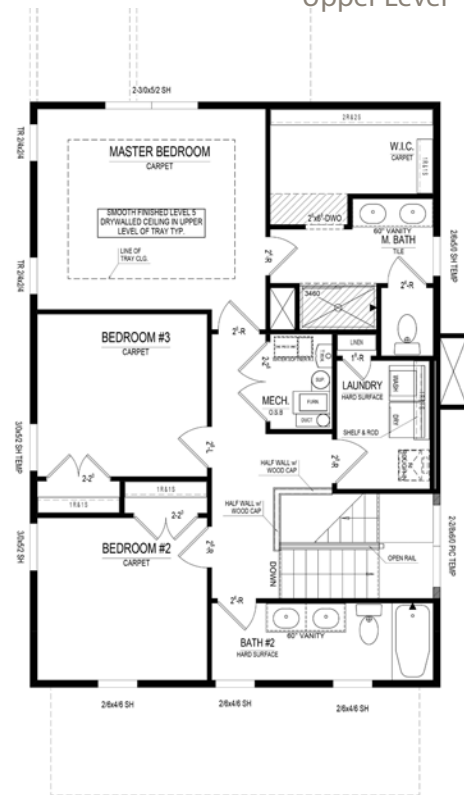

Upper Level

Call us at 669.6224 or visit online at Estridge.com

The artistic renderings of the floorplan and front elevation may not reflect the exact features of the home being offered and are subject to change without notice. ©2020 Estridge Homes.