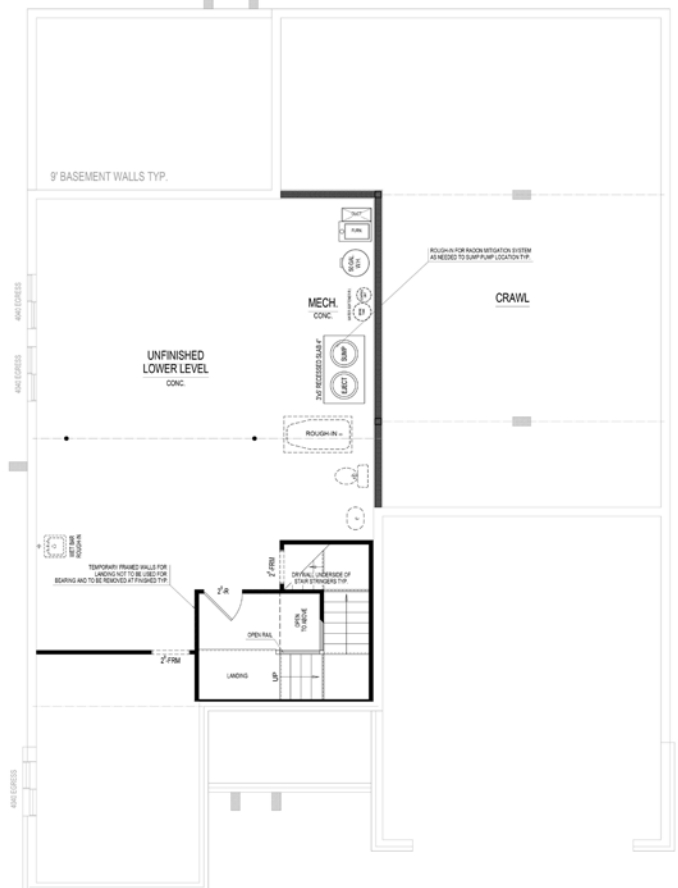

## Harmony

A neighborhood for a new way of living

Main Level

Home Details

- Homesite:** 142
- Plan:** 3007C
- Sq Ft:** 2,192
- Bedrooms:** 3
- Baths:** 2 full
- Garage:** 2
- Lower Level:** Unfinished
- BLC#:** Not yet listed

Lower Level

Call us at 669.6224 or visit online at [Estridge.com](http://Estridge.com)

The artistic renderings of the floorplan and front elevation may not reflect the exact features of the home being offered and are subject to change without notice. ©2018 Estridge Homes.