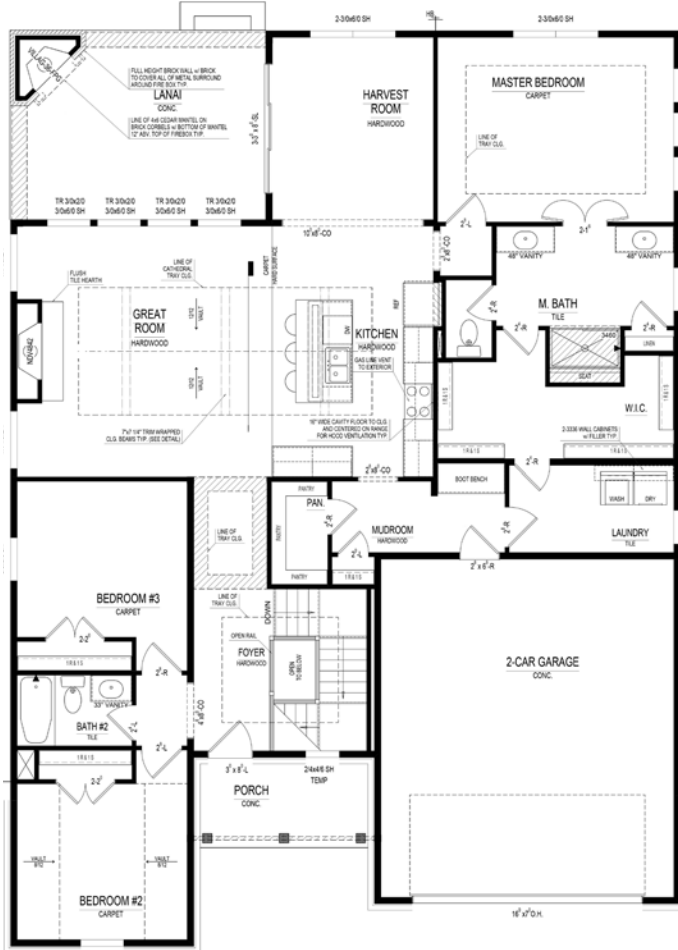

# Emerson

IRVINGTON COLLECTION

15365 Holcombe Drive • \$454,900

Available in November

Walking distance to neighborhood amenities  
Master Bedroom Tray Ceiling  
Lanai Fireplace

Great Room/Kitchen Cathedral Ceiling w/ Wood Beams  
9' Unfinished Lower Level

## Harmony

A neighborhood for a new way of living

Main Level

Home Details

- Homesite:** 142
- Plan:** 3007C
- Sq Ft:** 2,192
- Bedrooms:** 3
- Baths:** 2 full
- Garage:** 2
- Lower Level:** Unfinished
- BLC#:** Not yet listed