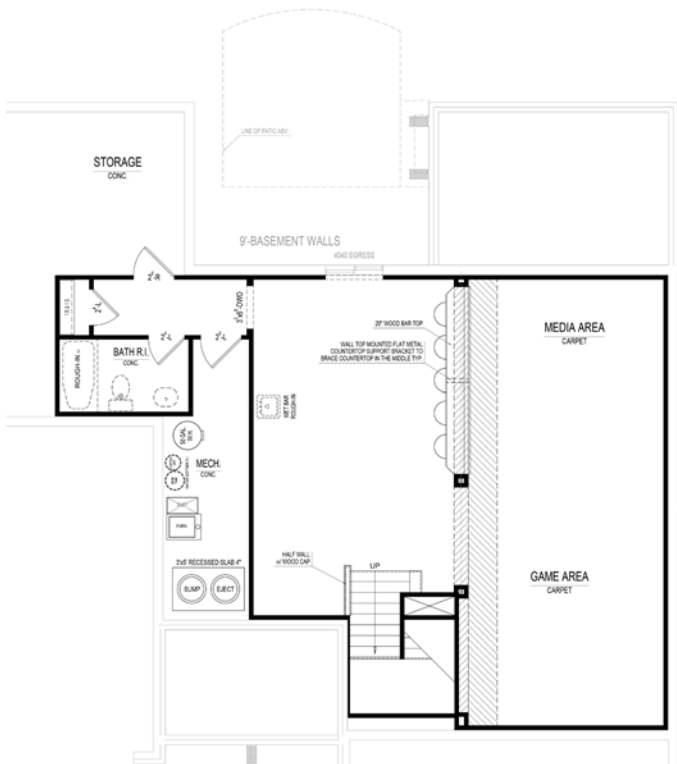

Winston

KESSLER COLLECTION

15326 Holcombe Drive • **\$443,000**

Available Now!

Finished lower level ready for full bath and wet bar
Covered lanai
3-car side-load garage

- Three full baths on upper level
- Master super shower and tray ceiling
- Great room fireplace and mudroom boot bench

Harmony

A neighborhood for a new way of living

Main Level

Home Details

- Homesite:** 157
- Plan:** 4020B
- Sq Ft:** 3,526
- Bedrooms:** 4
- Baths:** 3.5
- Garage:** 3
- Lower Level:** Finished
- BLC#:** 21505005

Lower Level

Upper Level

Call us at 669.6224 or visit online at Estridge.com

The artistic renderings of the floorplan and front elevation may not reflect the exact features of the home being offered and are subject to change without notice. ©2018 Estridge Homes.