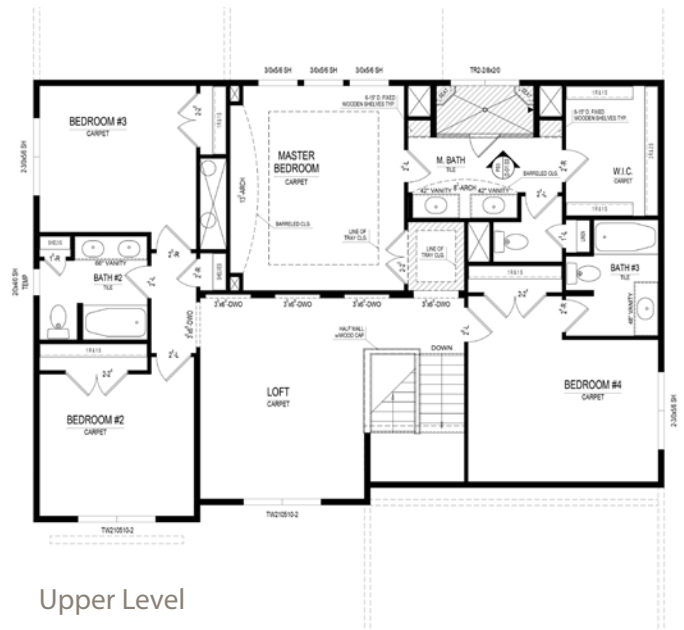

Winston

KESSLER COLLECTION

15326 Holcombe Drive • **\$443,000**

Available Now!

Finished lower level ready for full bath and wet bar
Covered lanai
3-car side-load garage

- Three full baths on upper level
- Master super shower and tray ceiling
- Great room fireplace and mudroom boot bench

Harmony

A neighborhood for a new way of living

Main Level

Home Details

- Homesite:** 157
- Plan:** 4020B
- Sq Ft:** 3,526
- Bedrooms:** 4
- Baths:** 3.5
- Garage:** 3
- Lower Level:** Finished
- BLC#:** 21505005

Lower Level

Upper Level

Call us at 669.6224 or visit online at Estridge.com

The artistic renderings of the floorplan and front elevation may not reflect the exact features of the home being offered and are subject to change without notice. ©2018 Estridge Homes.