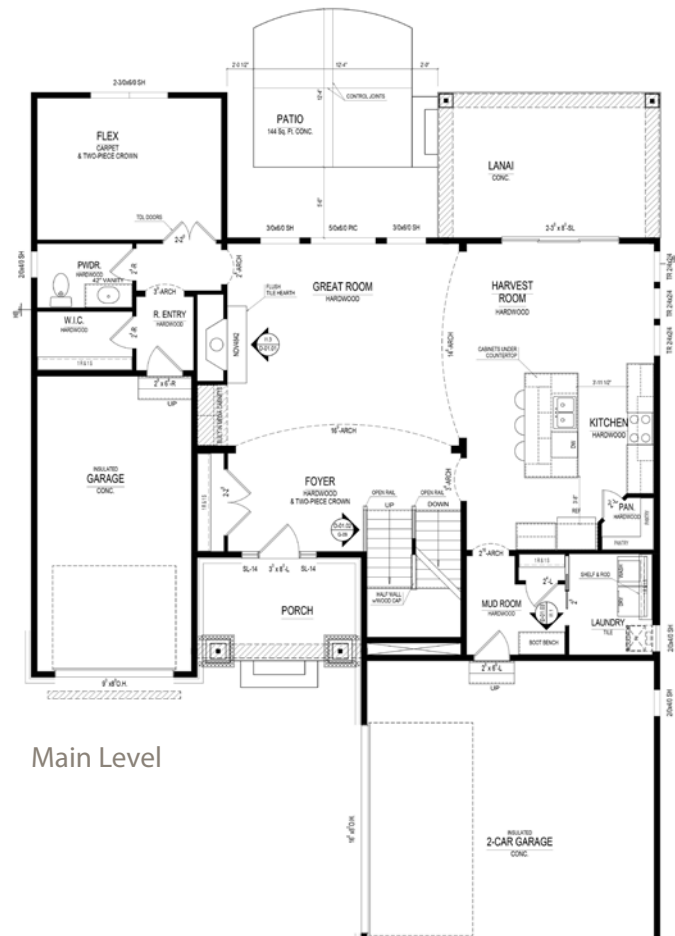

Winston

KESSLER COLLECTION

15326 Holcombe Drive • **\$443,000**

Available Now!

Finished lower level ready for full bath and wet bar
Covered lanai
3-car side-load garage

- Three full baths on upper level
- Master super shower and tray ceiling
- Great room fireplace and mudroom boot bench

Harmony

A neighborhood for a new way of living

Main Level

Home Details

- Homesite:** 157
- Plan:** 4020B
- Sq Ft:** 3,526
- Bedrooms:** 4
- Baths:** 3.5
- Garage:** 3
- Lower Level:** Finished
- BLC#:** 21505005