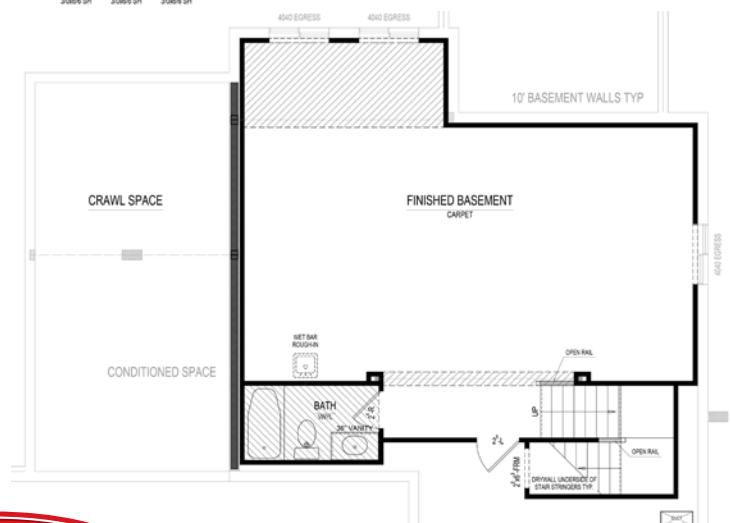

# The Whitley SPRINGMILL COLLECTION

*At a glance*

- Homesite:** 52
- Plan:** 5045B
- Sq Ft:** 3,674
- Bedrooms:** 4
- Baths:** 4 full and 1 half
- Garage:** 3
- Lower Level:** Finished
- BLC#:** 21484695

Upper Level

Main Level

Lower Level

For information call 317-669-6221 • Visit online at [estridge.com](http://estridge.com)

\*Square footage includes finished lower level. The artistic renderings of floorplan and front elevation are subject to change. ©2017 Estridge Homes