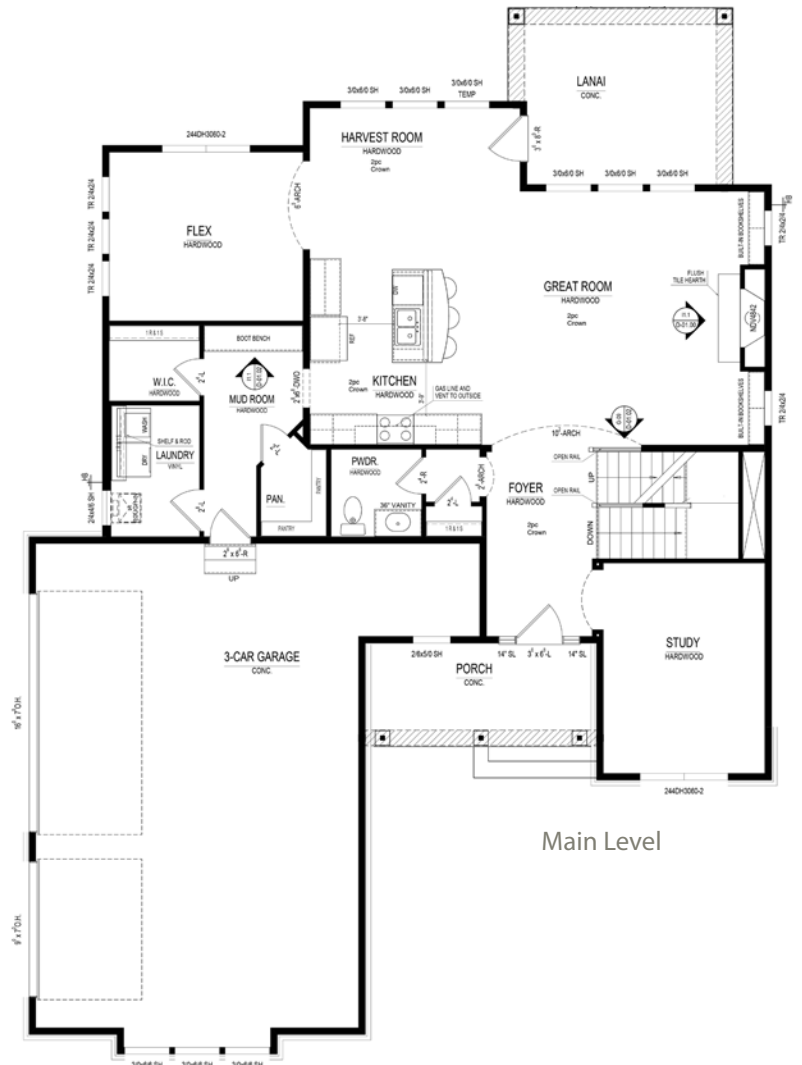

WEST HAVEN  
AT NOBLE WEST

*The Whitley* SPRINGMILL COLLECTION

\$469,900

15307 Merritt Pass • Noblesville, IN

Available: **July**

Finished Lower Level with 10' Ceiling, 3 egress windows and a full bath; Great room and flex room punch windows; Covered Lanai and a broom-finished concrete patio; 42" gas fireplace with custom mantle; Mud Room boot bench; Stair landing window seat; Great room built-in bookshelves; Jack and Jill Bathroom

# The Whitley SPRINGMILL COLLECTION

*At a glance*

- Homesite:** 52
- Plan:** 5045B
- Sq Ft:** 3,674
- Bedrooms:** 4
- Baths:** 4 full and 1 half
- Garage:** 3
- Lower Level:** Finished
- BLC#:** 21484695