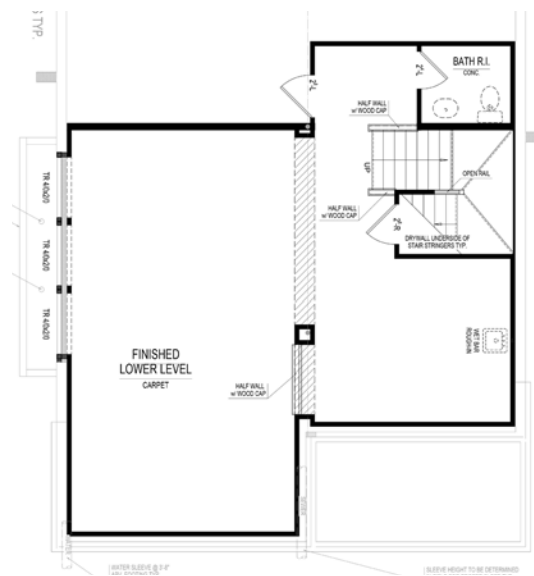

Hillcrest

COTTAGE COLLECTION

15157 Fenchurch Drive • **\$443,000**

Available Now

- Master on the Main
- Finished Basement with wet bar rough-in & half bath rough-in
- Great Room Fireplace
- Covered Lanai
- 8-foot Garage Extension
- Quartz Countertops in Secondary Bathrooms
- Upgraded Cabinetry Throughout
- Spacious Great Room
- Gas Range

Harmony

A neighborhood for a new way of living

Main Level

Upper Level

Lower Level

Home Details

- Homesite:** 327
- Plan:** 1061B
- Sq Ft:** 2,899
- Bedrooms:** 3
- Baths:** 2.5
- Garage:** 2-car
- Lower Level:** Finished
- BLC#:** Not yet listed