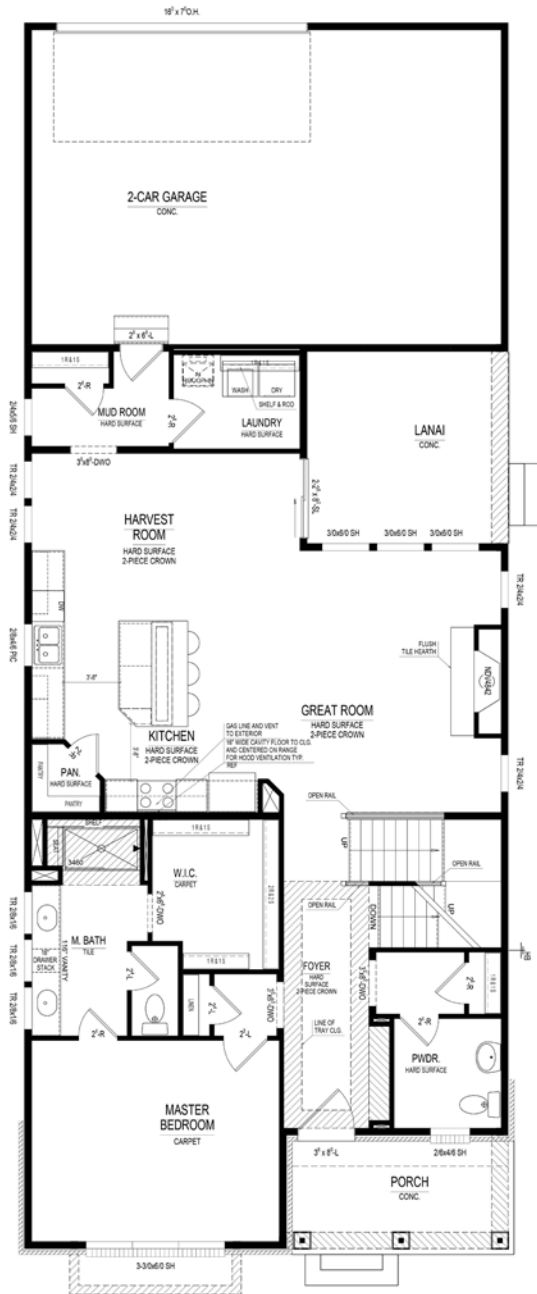

Hillcrest

COTTAGE COLLECTION

15157 Fenchurch Drive • **\$443,000**

Available Now

- Master on the Main
- Finished Basement with wet bar rough-in & half bath rough-in
- Great Room Fireplace
- Covered Lanai
- 8-foot Garage Extension
- Quartz Countertops in Secondary Bathrooms
- Upgraded Cabinetry Throughout
- Spacious Great Room
- Gas Range

Harmony

A neighborhood for a new way of living

Main Level

Upper Level

Lower Level

Home Details

- Homesite:** 327
- Plan:** 1061B
- Sq Ft:** 2,899
- Bedrooms:** 3
- Baths:** 2.5
- Garage:** 2-car
- Lower Level:** Finished
- BLC#:** Not yet listed