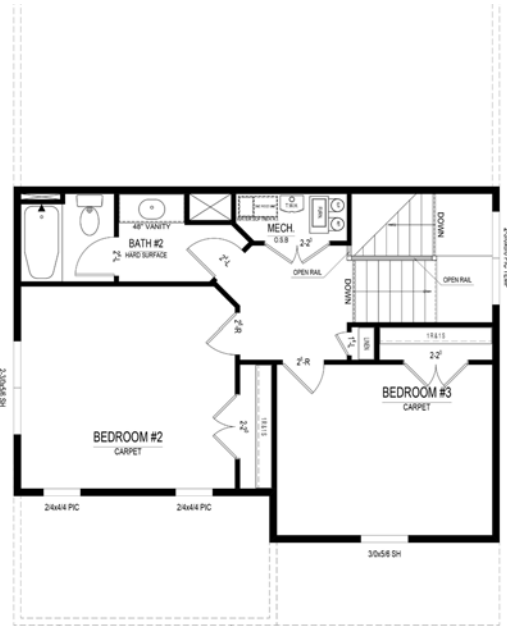

## Harmony

A neighborhood for a new way of living

Main Level

Home Details

- Homesite:** 405
- Plan:** 1061B
- Sq Ft:** 2,899
- Bedrooms:** 3
- Baths:** 2.5
- Garage:** 2-car with extension
- Lower Level:** Finished
- BLC#:** Not yet listed

Upper Level

Lower Level

Call us at 669.6224 or visit online at [Estridge.com](http://Estridge.com)

The artistic renderings of the floorplan and front elevation may not reflect the exact features of the home being offered and are subject to change without notice. ©2018 Estridge Homes.