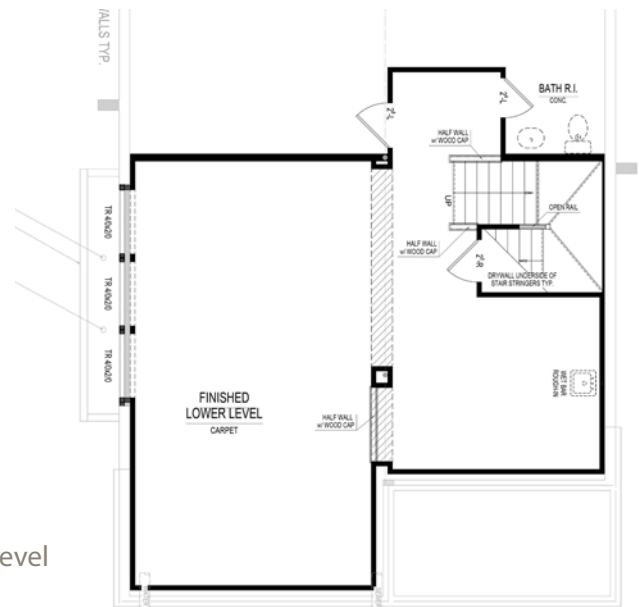

## Harmony

A neighborhood for a new way of living

Main Level

Home Details

- Homesite:** 405
- Plan:** 1061B
- Sq Ft:** 2,899
- Bedrooms:** 3
- Baths:** 2.5
- Garage:** 2-car with extension
- Lower Level:** Finished
- BLC#:** Not yet listed

Upper Level

Lower Level

Call us at 669.6224 or visit online at [Estridge.com](http://Estridge.com)

The artistic renderings of the floorplan and front elevation may not reflect the exact features of the home being offered and are subject to change without notice. ©2018 Estridge Homes.