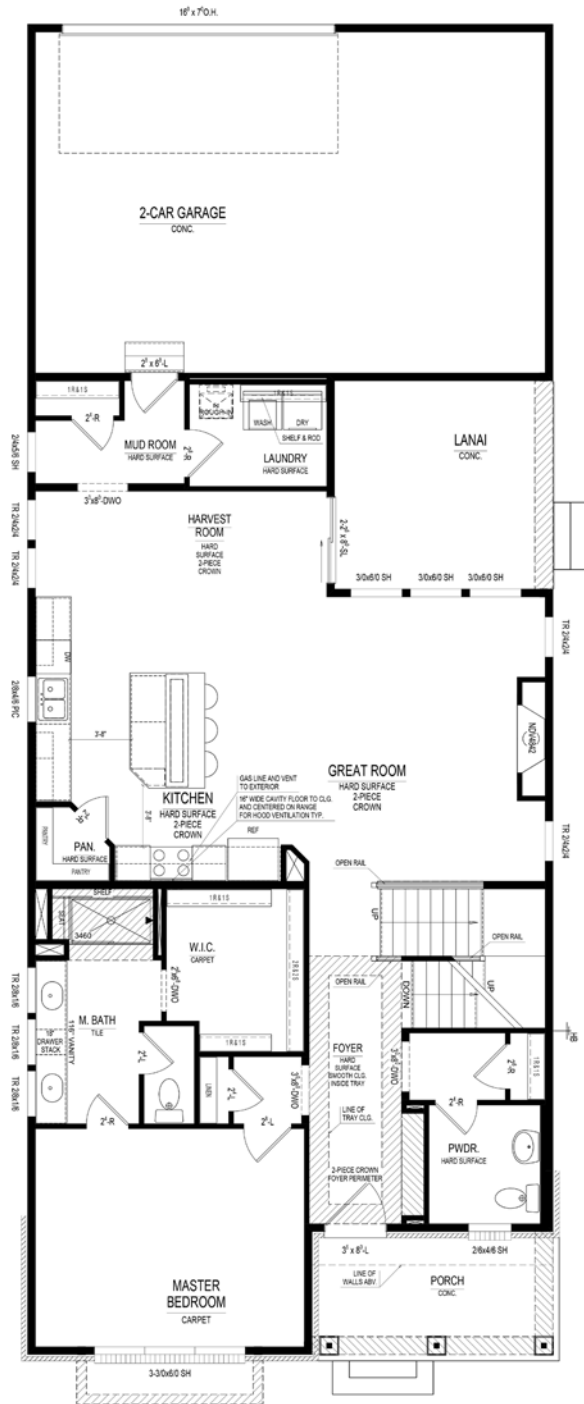

# Hillcrest

COTTAGE COLLECTION

1515 Cloverdon Drive • \$459,900

Available in April

Finished Lower Level with Wetbar Rough-in  
Lanai Vent Free Fireplace  
2 Car Garage with Extension  
Lanai

Master on the Main  
Master Bath Seat and Shelf  
Laundry Room Utility Rough-in

## Harmony

A neighborhood for a new way of living

Main Level

Home Details

- Homesite:** 405
- Plan:** 1061B
- Sq Ft:** 2,899
- Bedrooms:** 3
- Baths:** 2.5
- Garage:** 2-car with extension
- Lower Level:** Finished
- BLC#:** Not yet listed