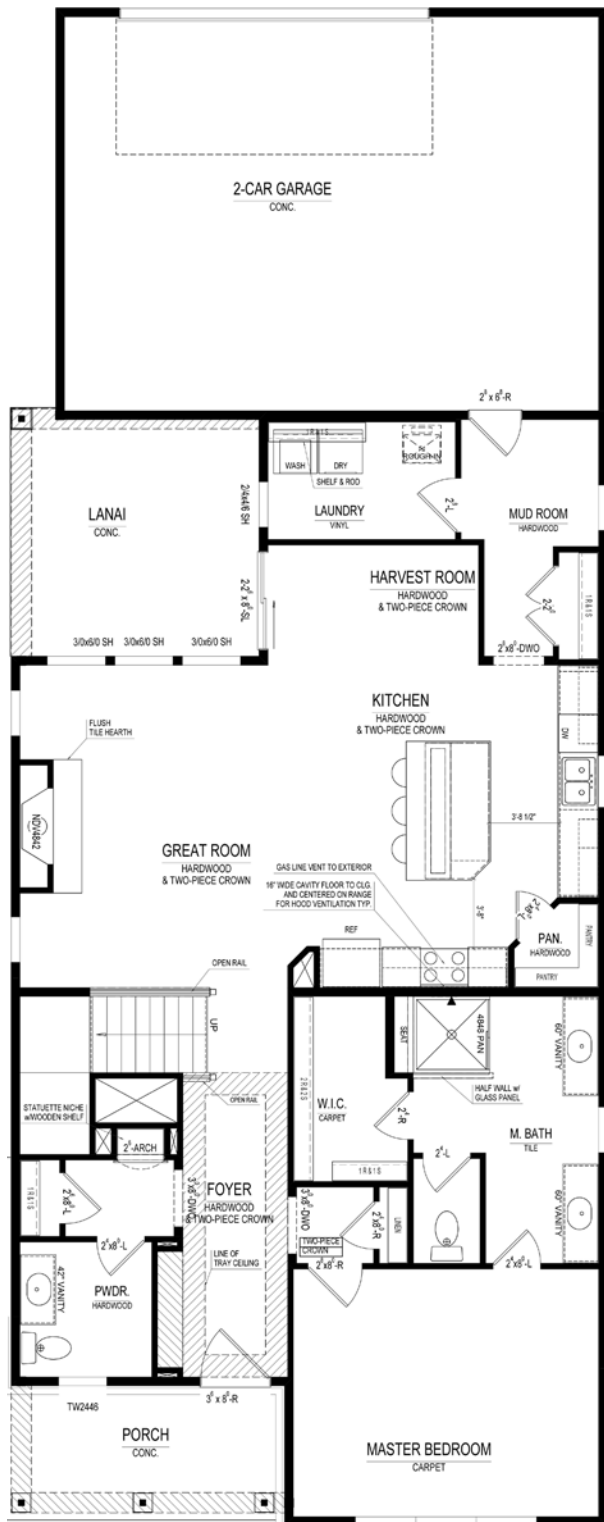

Dearborn

COTTAGE COLLECTION

15130 Fenchurch Drive • \$396,000

Available Now!

42" Direct Vent Gas Fireplace with Custom Mantle
Upper Level 4th Bedroom
Master on the Main

Great Room Decorative Punch Windows
6' Garage Extension
Covered Lanai

Harmony

A neighborhood for a new way of living

Main Level

Home Details

Homesite: 309
Plan: 1060A
Sq Ft: 2,517
Bedrooms: 4
Baths: 2 full and 1 half
Garage: 2
Lower Level: None
BLC#: 21555332

Upper Level

Call us at 669.6224 or visit online at Estridge.com

The artistic renderings of the floorplan and front elevation may not reflect the exact features of the home being offered and are subject to change without notice. ©2018 Estridge Homes.