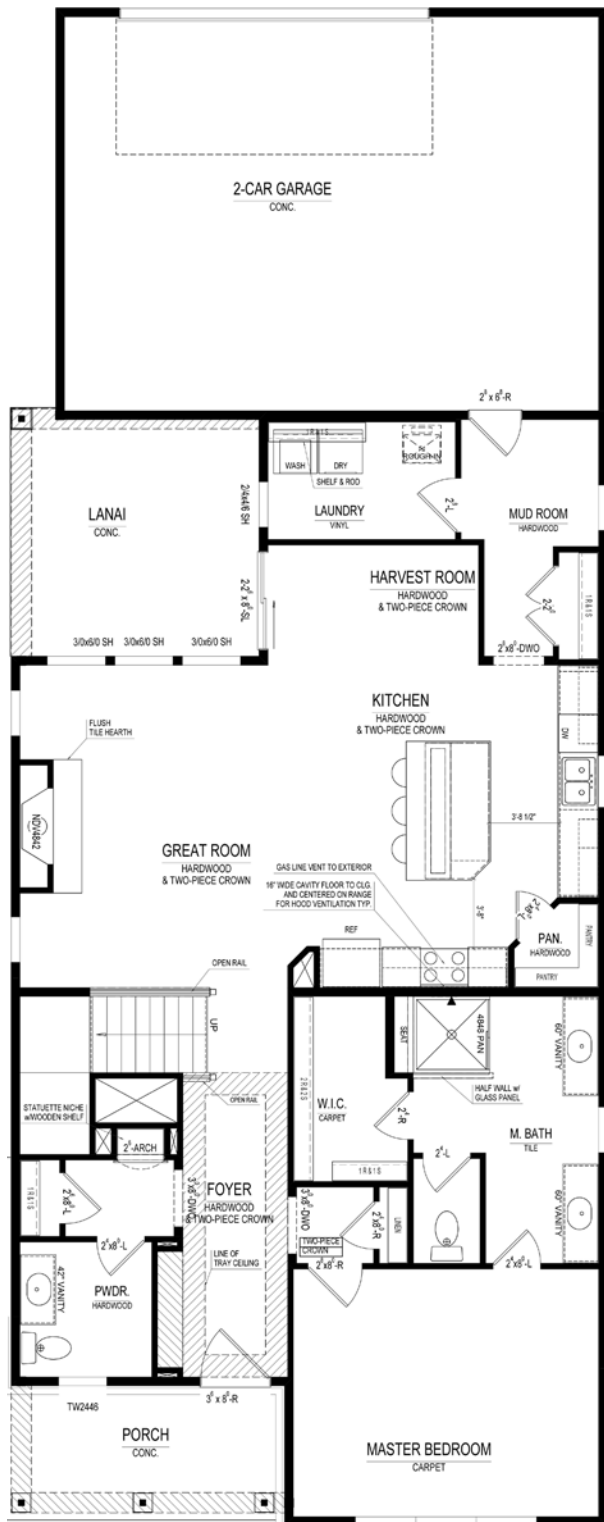

Dearborn

COTTAGE COLLECTION

15130 Fenchurch Drive • **\$399,900**

Available in June

42" Direct Vent Gas Fireplace with Custom Mantle
Upper Level 4th Bedroom
Master on the Main

Great Room Decorative Punch Windows
6' Garage Extension
Covered Lanai

Harmony

A neighborhood for a new way of living

Main Level

Home Details

Homesite: 309
Plan: 1060A
Sq Ft: 2,517
Bedrooms: 4
Baths: 2 full and 1 half
Garage: 2
Lower Level: None
BLC#: 21555332

Upper Level

Call us at 669.6224 or visit online at Estridge.com

The artistic renderings of the floorplan and front elevation may not reflect the exact features of the home being offered and are subject to change without notice. ©2018 Estridge Homes.