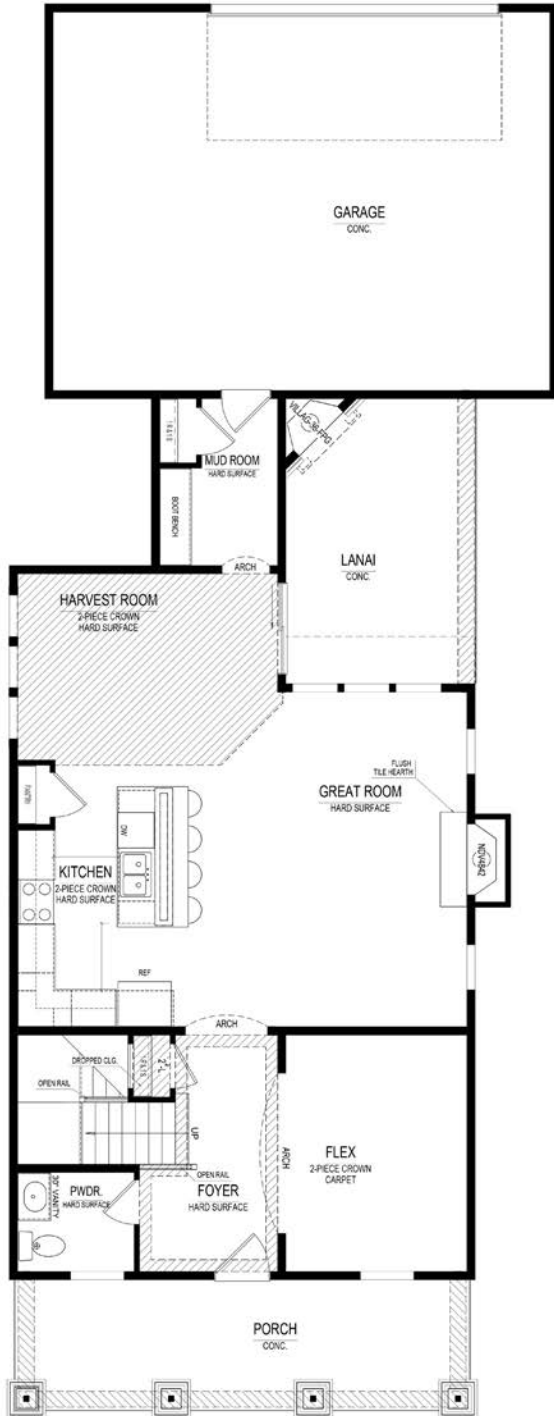

Baldwin

COTTAGE COLLECTION

15129 Fairlands Drive • **\$364,900**

Available in November

- Great room punch windows
- Gas range and gas fireplace
- Mudroom boot bench
- Granite countertops
- Large kitchen island
- Covered lanai with fireplace
- Second floor laundry room
- Frameless shower door
- Super master closet
- Grand foyer

Harmony

A neighborhood for a new way of living

Main Level

Home Details

Homesite: 329
Plan: 1016A
Sq Ft: 2,012
Bedrooms: 3
Baths: 2.5
Garage: 2.5
Lower Level: None
BLC#: Not yet listed

Upper Level

Call us at 669.6224 or visit online at Estridge.com