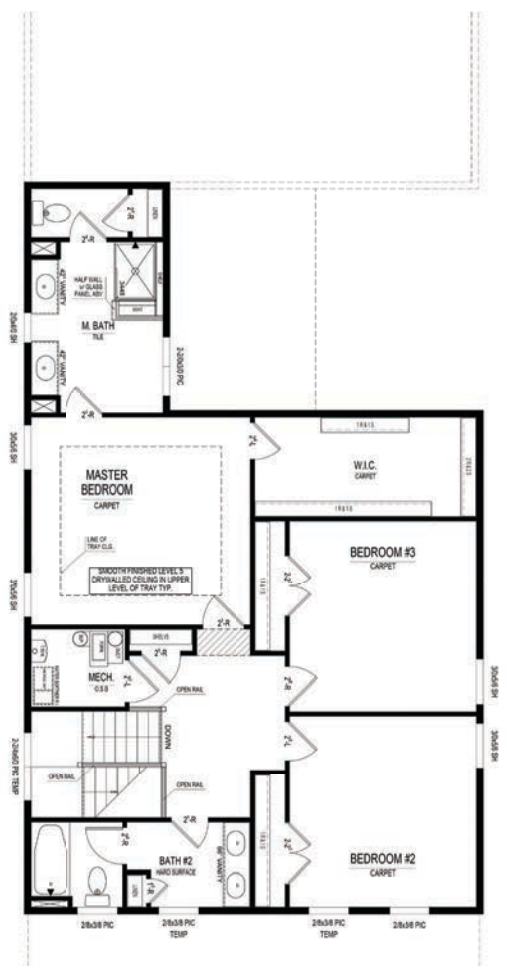

Ralston

COTTAGE COLLECTION

1511 Cloverdon Drive • **\$418,900**

Available in June

- Great Room Fireplace
- Lanai Fireplace
- Master Bedroom Tray Ceiling
- Double Vanity in Second Bathroom
- Tech Center with Boot Bench
- Backless Gas Range
- Custom Cabinetry Throughout
- White Cabinetry on Kitchen Perimeter
- Granite and Quartz Countertops

Harmony

A neighborhood for a new way of living

Main Level

Home Details

- Homesite:** 404
- Plan:** 1076A
- Sq Ft:** 2,381
- Bedrooms:** 3
- Baths:** 2.5
- Garage:** 2-car plus extension
- Lower Level:** None
- BLC#:** Not yet listed

Upper Level

Call us at 669.6224 or visit online at Estridge.com
 The artistic renderings of the floorplan and front elevation may not reflect the exact features of the home being offered and are subject to change without notice. ©2020 Estridge Homes.