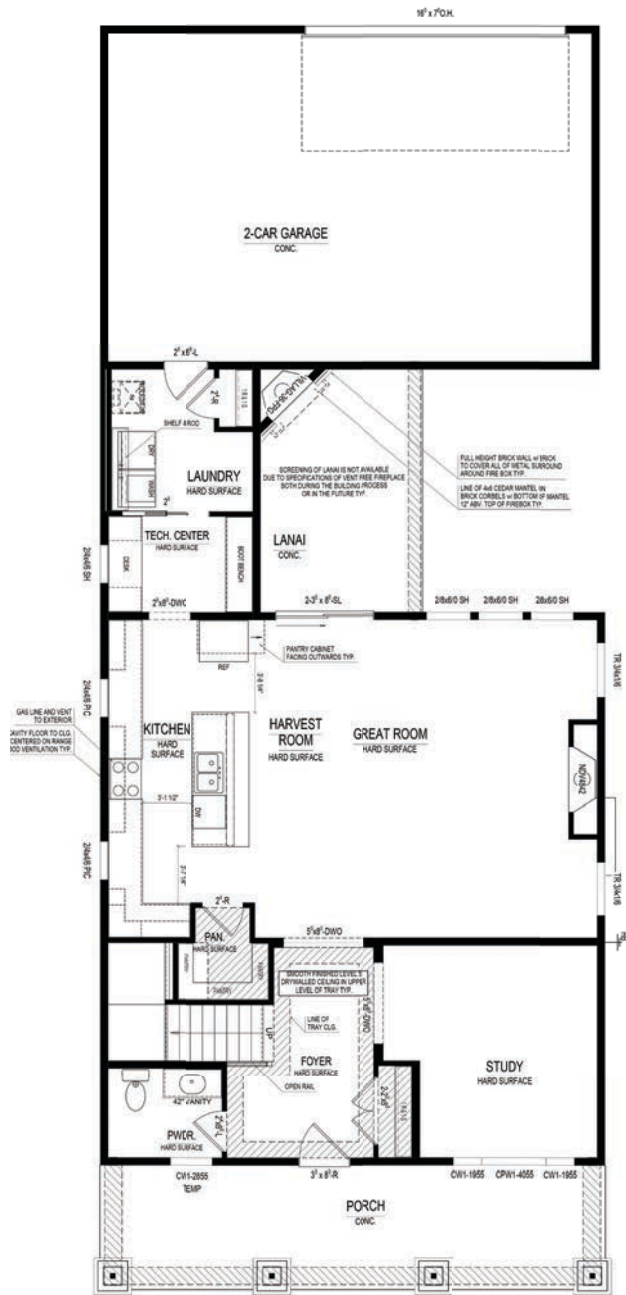

Ralston

COTTAGE COLLECTION

1511 Cloverdon Drive • **\$418,900**

Available in June

- Great Room Fireplace
- Lanai Fireplace
- Master Bedroom Tray Ceiling
- Double Vanity in Second Bathroom
- Tech Center with Boot Bench
- Backless Gas Range
- Custom Cabinetry Throughout
- White Cabinetry on Kitchen Perimeter
- Granite and Quartz Countertops

Harmony

A neighborhood for a new way of living

Main Level

Home Details

- Homesite:** 404
- Plan:** 1076A
- Sq Ft:** 2,381
- Bedrooms:** 3
- Baths:** 2.5
- Garage:** 2-car plus extension
- Lower Level:** None
- BLC#:** Not yet listed