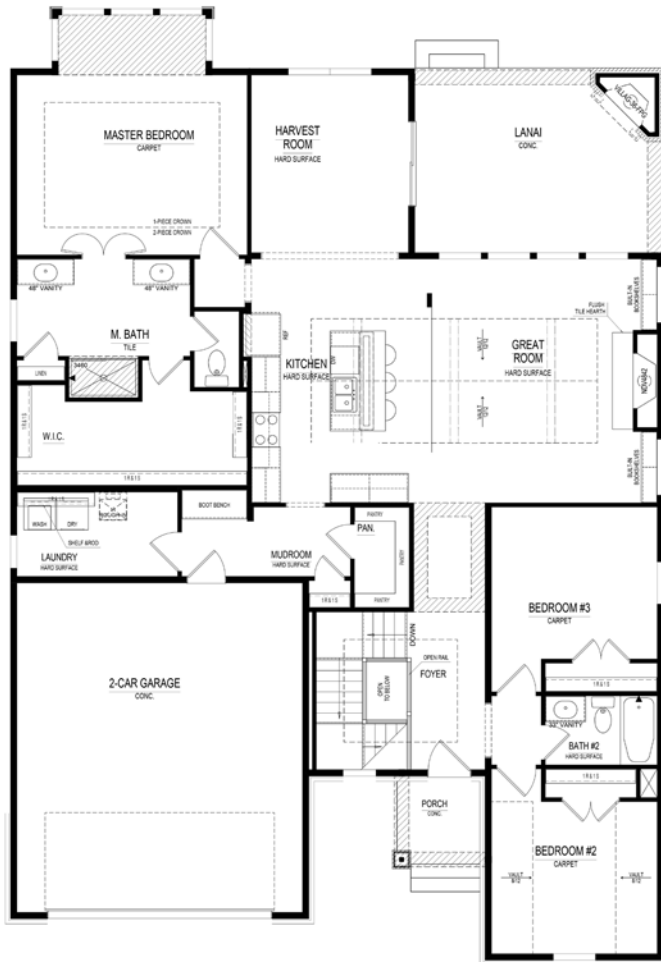

# Julian

IRVINGTON COLLECTION

1505 Avondale Drive • **\$433,900**

**Available in November**

- Foyer tray ceiling with crown molding
- Gourmet kitchen with walk-in pantry
- Frameless shower door
- Mudroom boot bench
- Granite countertops
- Cathedral ceiling w/ wrapped beams
- Second bedroom vaulted ceiling
- Covered lanai with fireplace
- Built-in bookshelves
- Large master closet

## Harmony

A neighborhood for a new way of living

Main Level

Home Details

- Homesite:** 208
- Plan:** 3007A
- Sq Ft:** 2,108
- Bedrooms:** 3
- Baths:** 2
- Garage:** 2
- Lower Level:** Unfinished
- BLC#:** Not yet listed