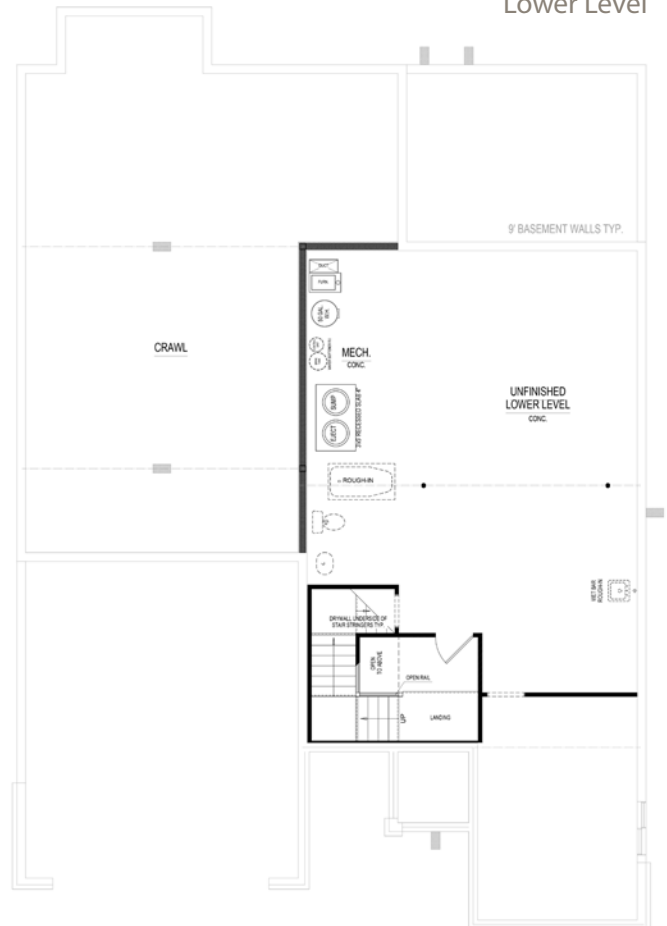

# Julian

IRVINGTON COLLECTION

1505 Avondale Drive • **\$433,900**

**Available in November**

- Foyer tray ceiling with crown molding
- Gourmet kitchen with walk-in pantry
- Frameless shower door
- Mudroom boot bench
- Granite countertops
- Cathedral ceiling w/ wrapped beams
- Second bedroom vaulted ceiling
- Covered lanai with fireplace
- Built-in bookshelves
- Large master closet

## Harmony

A neighborhood for a new way of living

Main Level

Home Details

- Homesite:** 208
- Plan:** 3007A
- Sq Ft:** 2,108
- Bedrooms:** 3
- Baths:** 2
- Garage:** 2
- Lower Level:** Unfinished
- BLC#:** Not yet listed

Lower Level

Call us at 669.6224 or visit online at [Estridge.com](http://Estridge.com)

The artistic renderings of the floorplan and front elevation may not reflect the exact features of the home being offered and are subject to change without notice. ©2018 Estridge Homes.