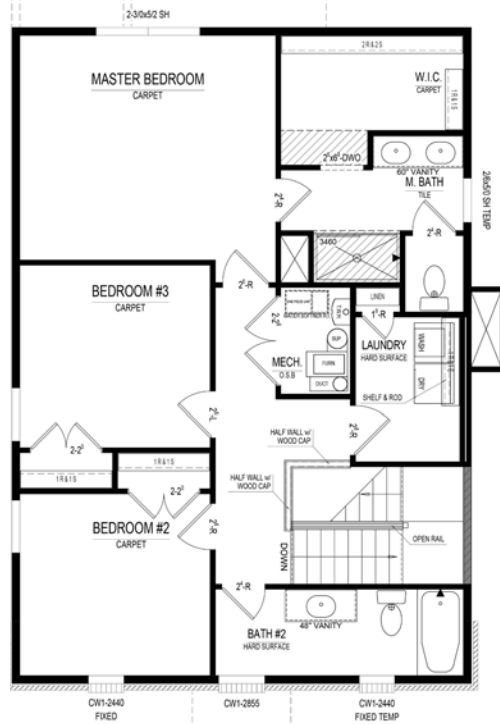

Dartmouth

COTTAGE COLLECTION

15001 American Lotus Drive • **\$359,900**

Available in December

Upper Level Laundry
Double Outdoor Lanai

Main Level 10' Ceilings
8' Car Garage Extension

Harmony

A neighborhood for a new way of living

Main Level

Home Details

Homesite: 19
Plan: 1001C
Sq Ft: 1,943
Bedrooms: 3
Baths: 2.5
Garage: 2-car extended
Lower Level: None
BLC#: Not yet listed

Upper Level

Call us at 669.6224 or visit online at Estridge.com