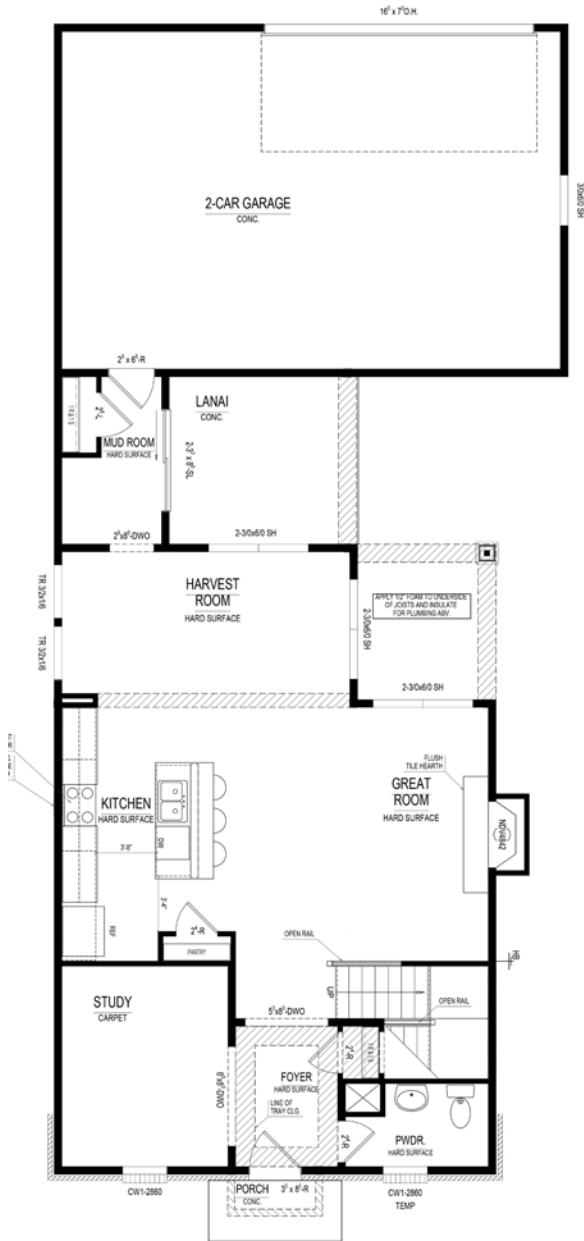

Dartmouth

COTTAGE COLLECTION

15001 American Lotus Drive • **\$359,900**

Available in December

Upper Level Laundry
Double Outdoor Lanai

Main Level 10' Ceilings
8' Car Garage Extension

Harmony

A neighborhood for a new way of living

Main Level

Home Details

Homesite: 19
Plan: 1001C
Sq Ft: 1,943
Bedrooms: 3
Baths: 2.5
Garage: 2-car extended
Lower Level: None
BLC#: Not yet listed

Upper Level

Call us at 669.6224 or visit online at Estridge.com