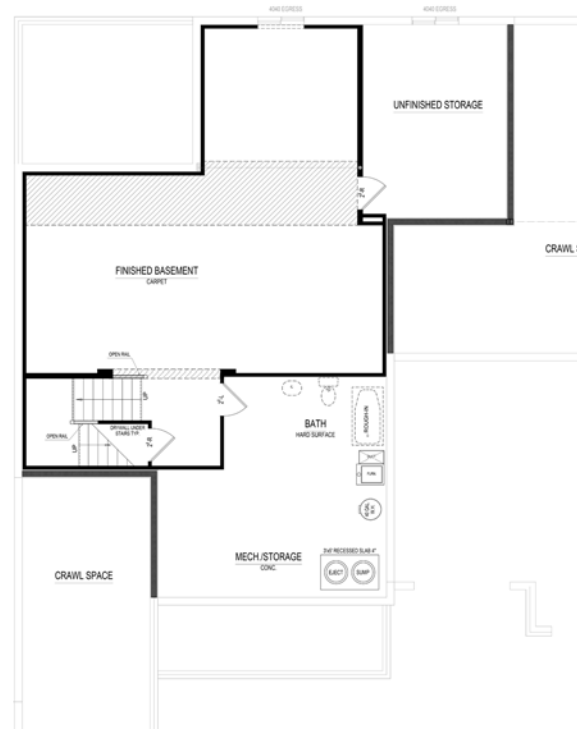

# Bennett

HAMILTON COLLECTION

1498 Avondale Drive • **\$592,900**

**Available in January**

- Modern Farm House Exterior
- Master on the Main
- Judges Panel in Study
- Open to Above Great Room
- Wood Beams Across Great Room Ceiling
- 3-Car Garage
- Free Standing Tub
- Mud Room Boot Bench
- Finished Basement
- Upper Level Ensuite Bathroom
- Over Sized Kitchen Island

## Harmony

A neighborhood for a new way of living

Main Level

Home Details

- Homesite:** 227
- Plan:** 4545B
- Sq Ft:** 4,096
- Bedrooms:** 4
- Baths:** 4
- Garage:** 3
- Lower Level:** Finished
- BLC#:** Not yet listed

Lower Level

Upper Level

Call us at 669.6224 or visit online at [Estridge.com](http://Estridge.com)

The artistic renderings of the floorplan and front elevation may not reflect the exact features of the home being offered and are subject to change without notice. ©2018 Estridge Homes.