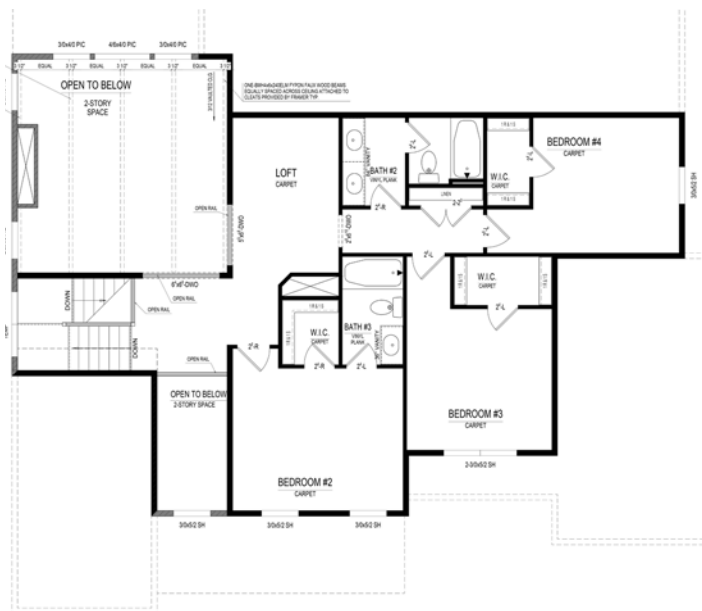

Upper Level

Call us at 669.6224 or visit online at Estridge.com

The artistic renderings of the floorplan and front elevation may not reflect the exact features of the home being offered and are subject to change without notice. ©2018 Estridge Homes.