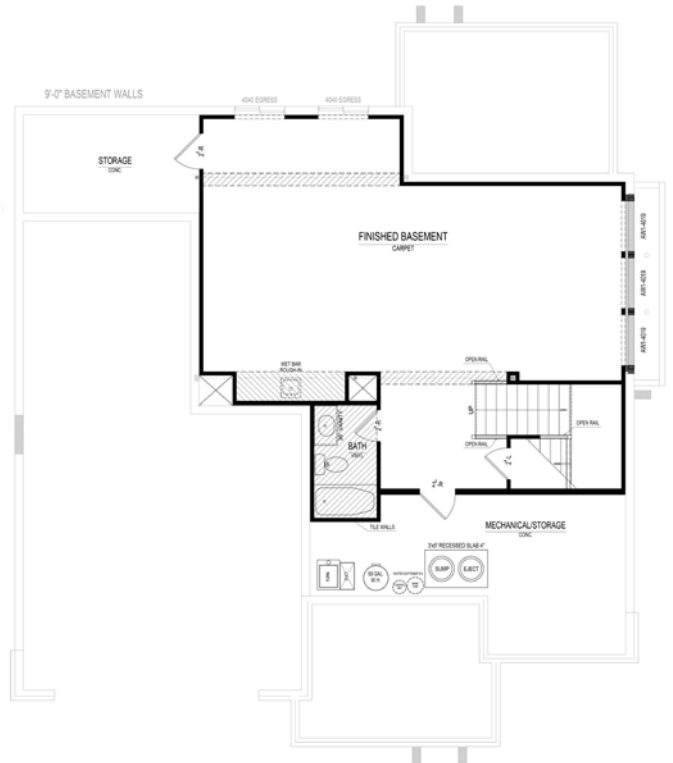

Walcott

KESSLER COLLECTION

1440 Rossmay Drive • \$485,000

Available Now!

Finished lower level
Wet bar rough-in in lower level
Full bath rough-in in lower level
2 car oversized garage with ample storage or room for a third car in the tandem space

Custom tray ceiling in master bedroom
Relaxing covered lanai
Granite countertops in kitchen
Hardwood floors
Great room fireplace

Harmony

A neighborhood for a new way of living

Main Level

Home Details

- Homesite:** 162
- Plan:** 4000A
- Sq Ft:** 3,568
- Bedrooms:** 4
- Baths:** 3 full and 1 half
- Garage:** 3
- Lower Level:** Finished
- BLC#:** Not listed

Upper Level

Lower Level

Call us at 669.6224 or visit online at LiveinHarmony.info
 The artistic renderings of the floorplan and front elevation may not reflect the exact features of the home being offered and are subject to change without notice. ©2016 Estridge Homes.