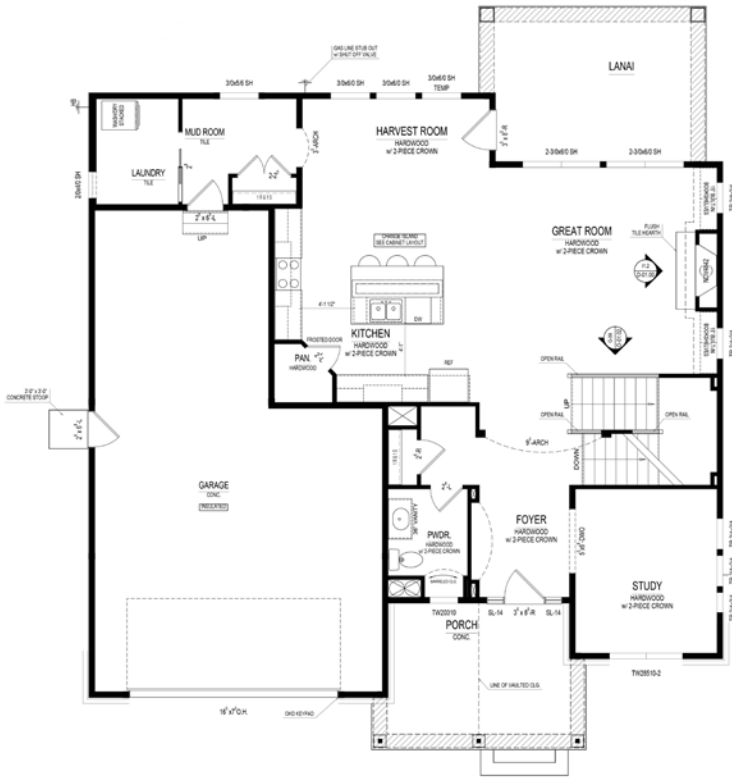

Walcott

KESSLER COLLECTION

1440 Rossmay Drive • \$485,000

Available Now!

Finished lower level
Wet bar rough-in in lower level
Full bath rough-in in lower level
2 car oversized garage with ample storage or room for a third car in the tandem space

Custom tray ceiling in master bedroom
Relaxing covered lanai
Granite countertops in kitchen
Hardwood floors
Great room fireplace

Harmony

A neighborhood for a new way of living

Main Level

Home Details

- Homesite:** 162
- Plan:** 4000A
- Sq Ft:** 3,568
- Bedrooms:** 4
- Baths:** 3 full and 1 half
- Garage:** 3
- Lower Level:** Finished
- BLC#:** Not listed