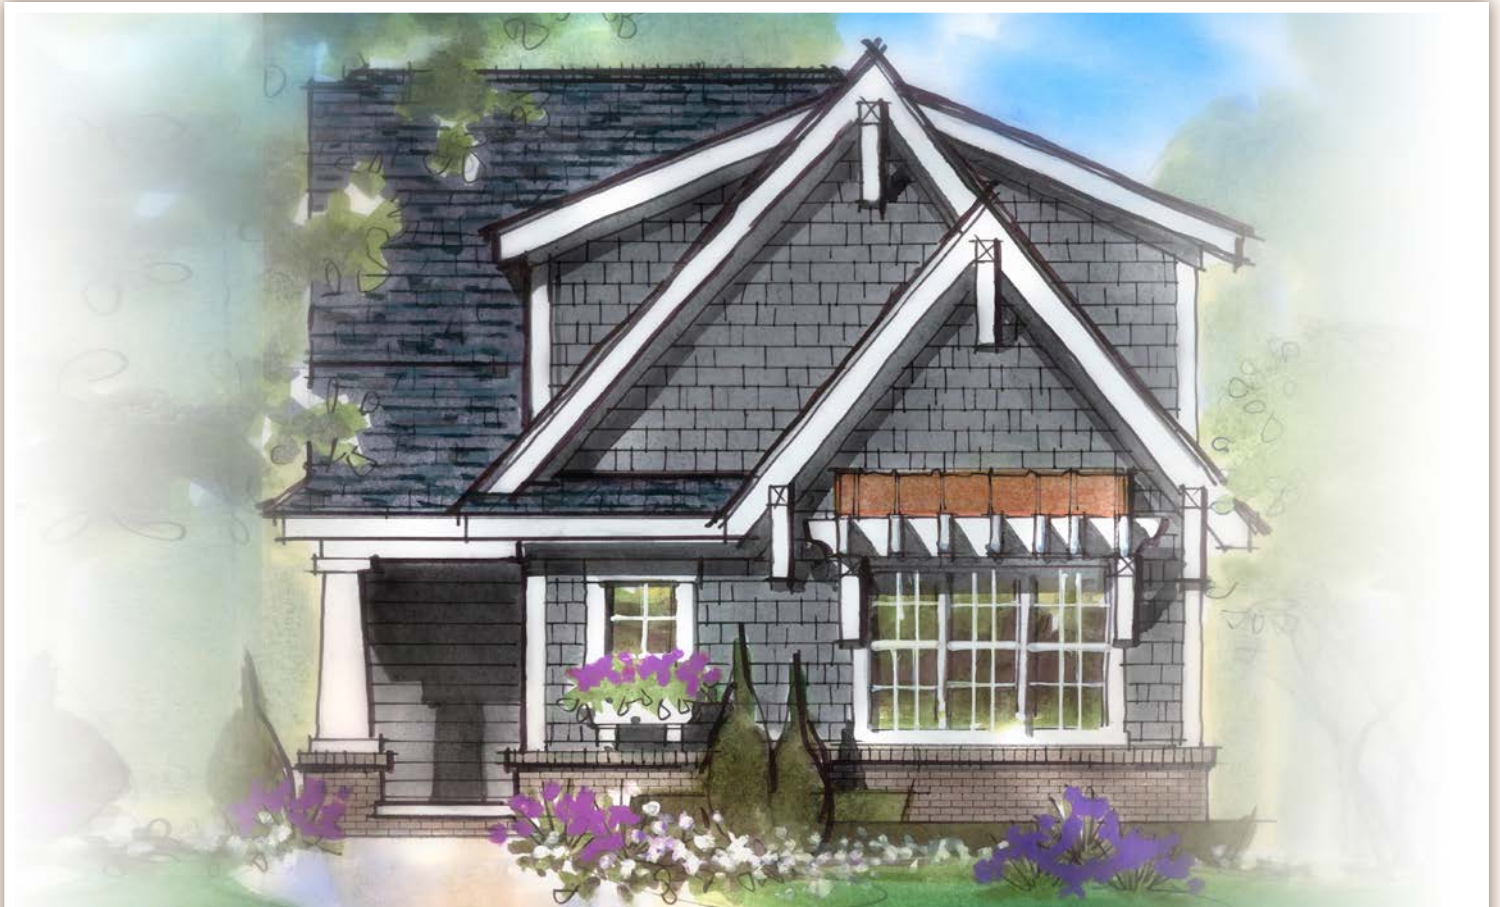

Anderson Hall

The Ainsley COTTAGE COLLECTION

\$364,900

14029 Solano Drive • Fishers, IN

Available: **December**

Quaint two-bedroom coastal cottage with two full baths and a loft. This home includes a three-car garage, deluxe mudroom wall, master bedroom tray ceiling, and lanai fireplace. White kitchen cabinets with a centered island and granite countertops.

*Different by Design*SM

For information call Tasha at (317) 694-5829 or Dalia at (317) 669-6195 • Visit online at estridge.com

The Ainsley COTTAGE COLLECTION

Main Level

At a glance

- Homesite:** 62
- Plan:** 1005C
- Sq Ft:** 1,955
- Bedrooms:** 2
- Baths:** 2 full
- Garage:** 3
- Lower Level:** None
- BLC#:** Not yet listed