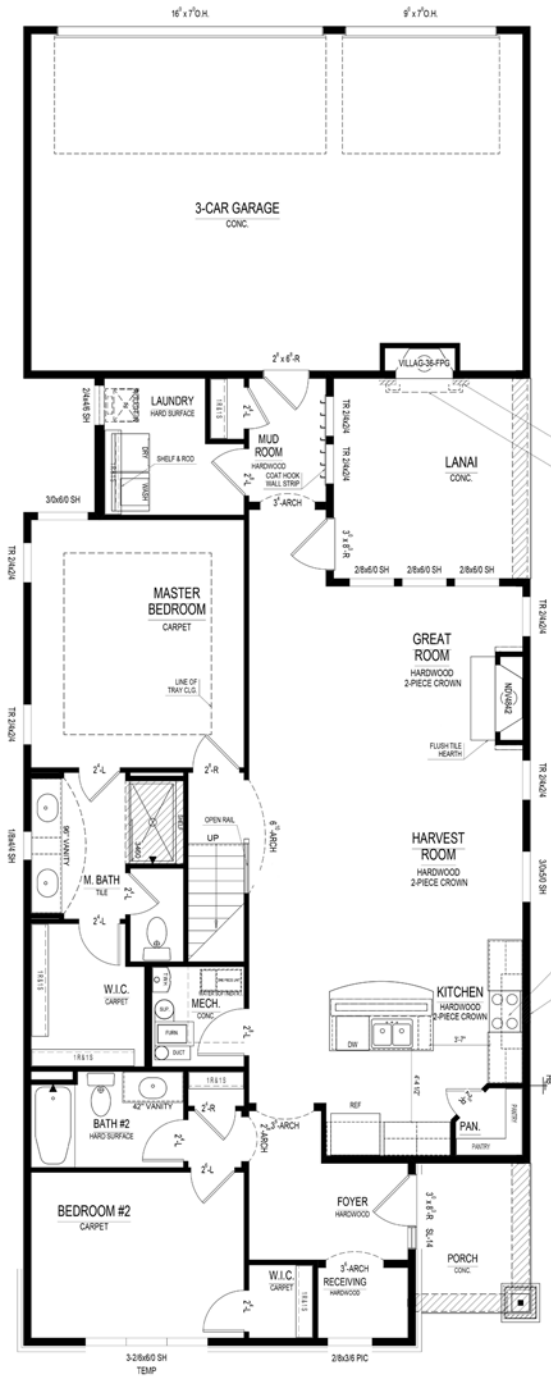

Anderson Hall

The Ainsley COTTAGE COLLECTION

\$364,900

14029 Solano Drive • Fishers, IN

Available: **December**

Quaint two-bedroom coastal cottage with two full baths and a loft. This home includes a three-car garage, deluxe mudroom wall, master bedroom tray ceiling, and lanai fireplace. White kitchen cabinets with a centered island and granite countertops.

*Different by Design*SM

For information call Tasha at (317) 694-5829 or Dalia at (317) 669-6195 • Visit online at estridge.com

The Ainsley COTTAGE COLLECTION

Main Level

At a glance

- Homesite:** 62
- Plan:** 1005C
- Sq Ft:** 1,955
- Bedrooms:** 2
- Baths:** 2 full
- Garage:** 3
- Lower Level:** None
- BLC#:** Not yet listed

Upper Level

For information call Tasha at (317) 694-5829 or Dalia at (317) 669-6195 • Visit online at estridge.com

*Square footage does not include finished lower level. The artistic renderings of floorplan and front elevation are subject to change.
©2018 Estridge Homes