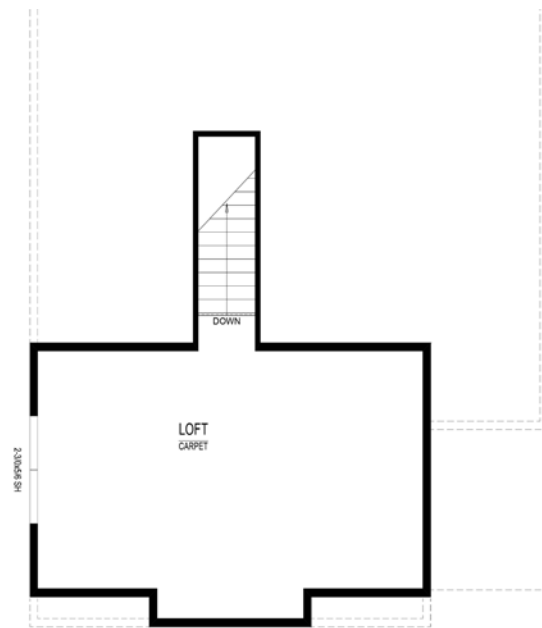

*Different by Design*SM

For information call Tasha at (317) 694-5829 or Dalia at (317) 669-6195 • Visit online at estridge.com

The Ainsley COTTAGE COLLECTION

Main Level

At a glance

- Homesite:** 62
- Plan:** 1005C
- Sq Ft:** 1,955
- Bedrooms:** 2
- Baths:** 2 full
- Garage:** 3
- Lower Level:** None
- BLC#:** 21601824

Upper Level

For information call Tasha at (317) 694-5829 or Dalia at (317) 669-6195 • Visit online at estridge.com

*Square footage does not include finished lower level. The artistic renderings of floorplan and front elevation are subject to change.
©2018 Estridge Homes