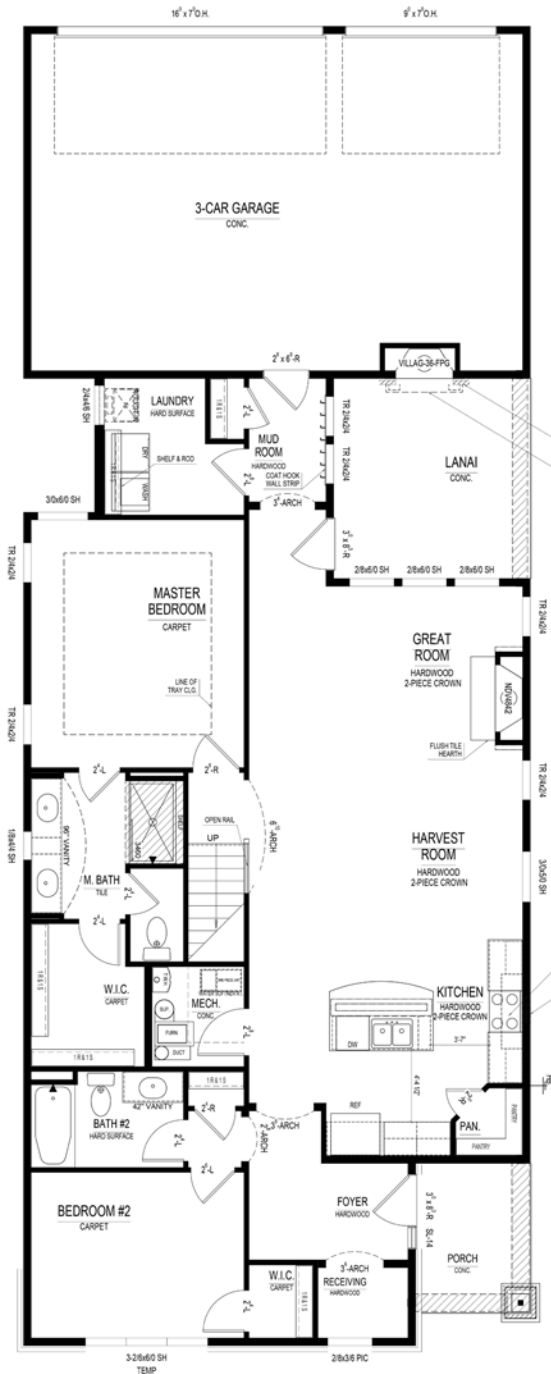

Anderson Hall

The Ainsley COTTAGE COLLECTION

\$349,000

14029 Solano Drive • Fishers, IN

Available: **January**

Quaint two-bedroom coastal cottage with two full baths and a loft. This home includes a three-car garage, deluxe mudroom wall, master bedroom tray ceiling, and lanai fireplace. White kitchen cabinets with a centered island and granite countertops.

*Different by Design*SM

For information call Tasha at (317) 694-5829 or Dalia at (317) 669-6195 • Visit online at estridge.com

The Ainsley COTTAGE COLLECTION

Main Level

At a glance

- Homesite:** 62
- Plan:** 1005C
- Sq Ft:** 1,955
- Bedrooms:** 2
- Baths:** 2 full
- Garage:** 3
- Lower Level:** None
- BLC#:** 21601824

Upper Level

For information call Tasha at (317) 694-5829 or Dalia at (317) 669-6195 • Visit online at estridge.com

*Square footage does not include finished lower level. The artistic renderings of floorplan and front elevation are subject to change.
©2018 Estridge Homes