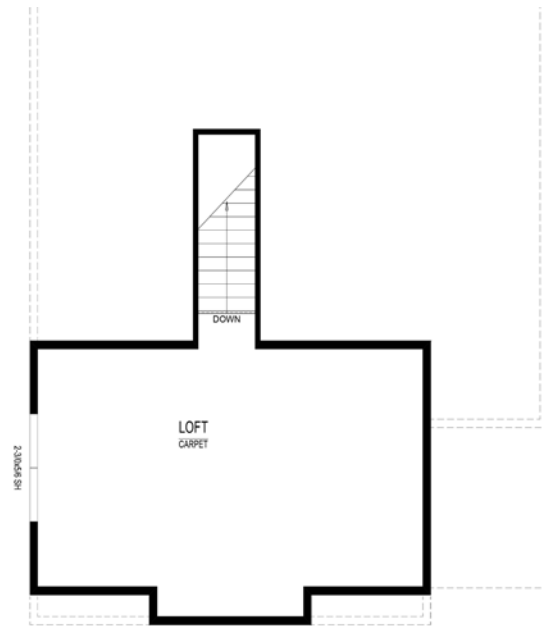

Anderson Hall

The Ainsley COTTAGE COLLECTION

\$364,900

14029 Solano Drive • Fishers, IN

Available: **December**

Quaint two-bedroom coastal cottage with two full baths and a loft. This home includes a three-car garage, deluxe mudroom wall, master bedroom tray ceiling, and lanai fireplace. White kitchen cabinets with a centered island and granite countertops.

*Different by Design*SM

For information call Tasha at (317) 694-5829 or Dalia at (317) 669-6195 • Visit online at estridge.com

The Ainsley COTTAGE COLLECTION

Main Level

At a glance

- Homesite:** 62
- Plan:** 1005C
- Sq Ft:** 1,955
- Bedrooms:** 2
- Baths:** 2 full
- Garage:** 3
- Lower Level:** None
- BLC#:** Not yet listed

Upper Level

For information call Tasha at (317) 694-5829 or Dalia at (317) 669-6195 • Visit online at estridge.com

*Square footage does not include finished lower level. The artistic renderings of floorplan and front elevation are subject to change.
©2018 Estridge Homes