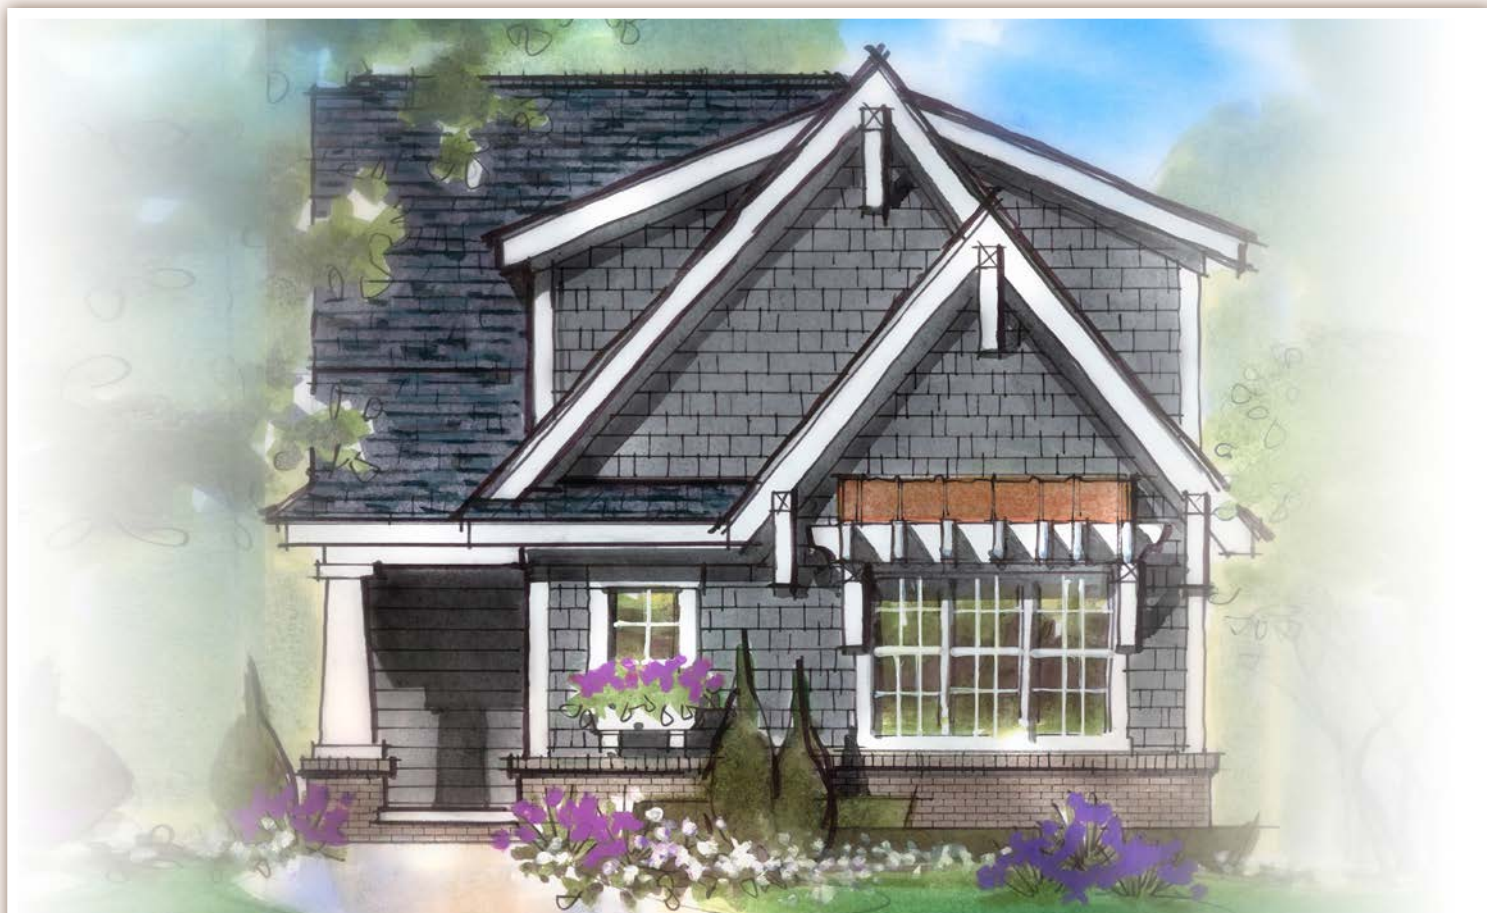

Anderson Hall

The Ainsley COTTAGE COLLECTION

\$349,000

14029 Solano Drive • Fishers, IN

Available: **January**

Quaint two-bedroom coastal cottage with two full baths and a loft. This home includes a three-car garage, deluxe mudroom wall, master bedroom tray ceiling, and lanai fireplace. White kitchen cabinets with a centered island and granite countertops.

*Different by Design*SM

For information call Tasha at (317) 694-5829 or Dalia at (317) 669-6195 • Visit online at estridge.com

The Ainsley COTTAGE COLLECTION

Main Level

At a glance

- Homesite:** 62
- Plan:** 1005C
- Sq Ft:** 1,955
- Bedrooms:** 2
- Baths:** 2 full
- Garage:** 3
- Lower Level:** None
- BLC#:** 21601824