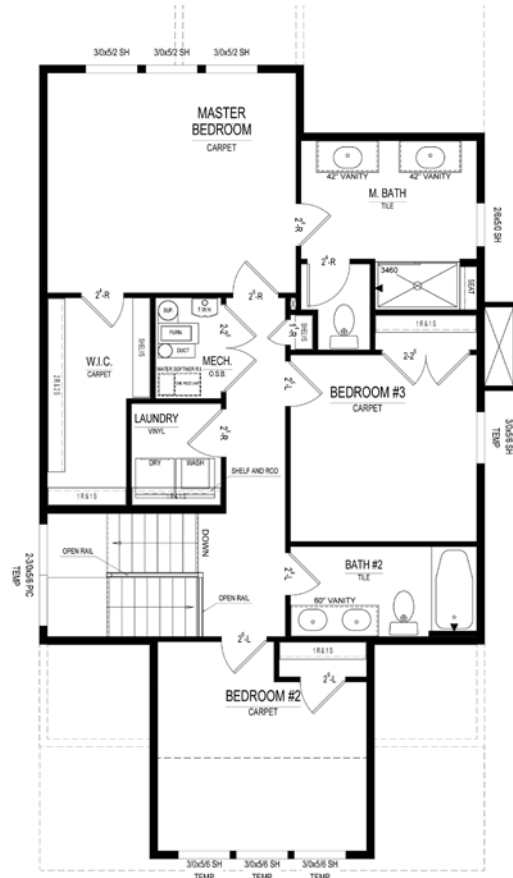

Anderson Hall

The Avery COTTAGE COLLECTION

\$367,000

14023 Solano Drive • Fishers, IN

Available: **Now!**

6' garage storage extension, interior gas fireplace, mudroom boot bench, covered side porch, water softener rough-in and tankless water heater. Additional features include a gas range, large granite kitchen and island, granite in the master and powder bathrooms, 5" hardwoods on the main level, crown molding, and a frameless master shower door. All Estridge Homes include our 2-year HomeLifeSM Maintenance Program.

*Different by Design*SM

For information call Tasha at (317) 694-5829 • Visit online at ah.estridge.com

The Avery COTTAGE COLLECTION

Main Level

At a glance

- Homesite:** 63
- Plan:** 1016C
- Sq Ft:** 1,962
- Bedrooms:** 3
- Baths:** 2.5
- Garage:** 2.5
- Lower Level:** Unfinished
- BLC#:** 21517888

Upper Level

For information call Tasha at (317) 694-5829 • Visit online at estrledge.com

*Square footage includes finished lower level. The artistic renderings of floorplan and front elevation are subject to change. ©2016 Estridge Homes