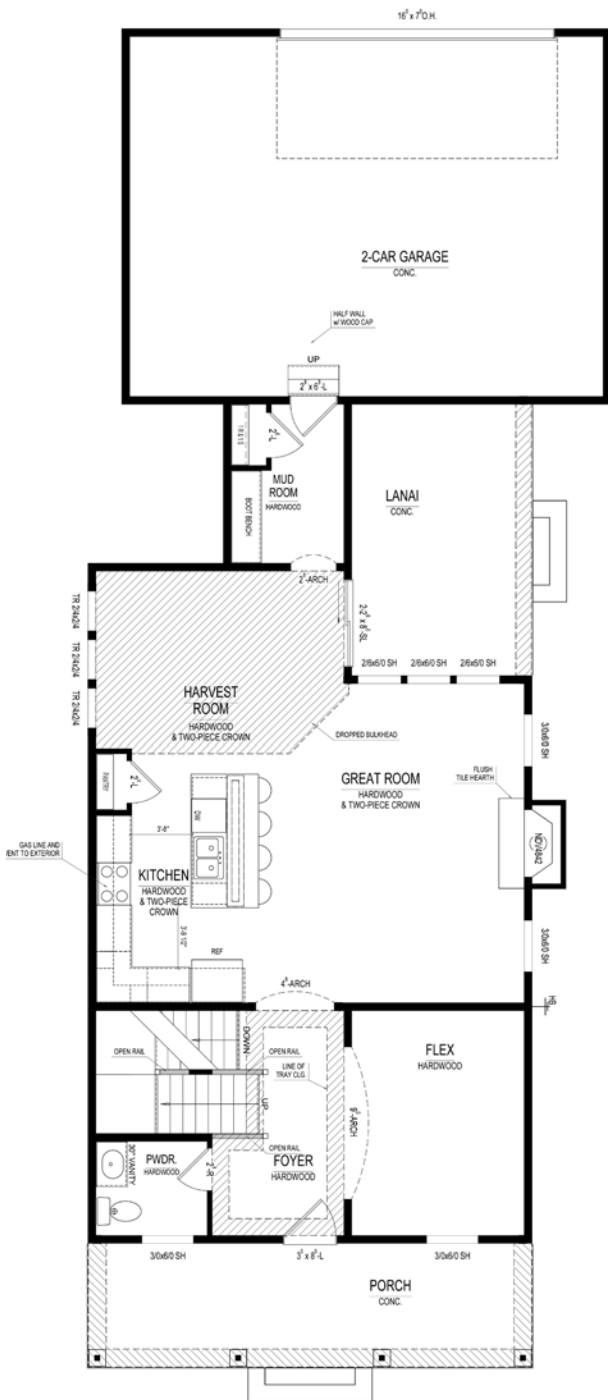

Anderson Hall

The Avery COTTAGE COLLECTION

\$367,000

14023 Solano Drive • Fishers, IN

Available: **Now!**

6' garage storage extension, interior gas fireplace, mudroom boot bench, covered side porch, water softener rough-in and tankless water heater. Additional features include a gas range, large granite kitchen and island, granite in the master and powder bathrooms, 5" hardwoods on the main level, crown molding, and a frameless master shower door. All Estridge Homes include our 2-year HomeLifeSM Maintenance Program.

*Different by Design*SM

For information call Tasha at (317) 694-5829 • Visit online at ah.estridge.com

The Avery COTTAGE COLLECTION

Main Level

At a glance

- Homesite:** 63
- Plan:** 1016C
- Sq Ft:** 1,962
- Bedrooms:** 3
- Baths:** 2.5
- Garage:** 2.5
- Lower Level:** Unfinished
- BLC#:** 21517888