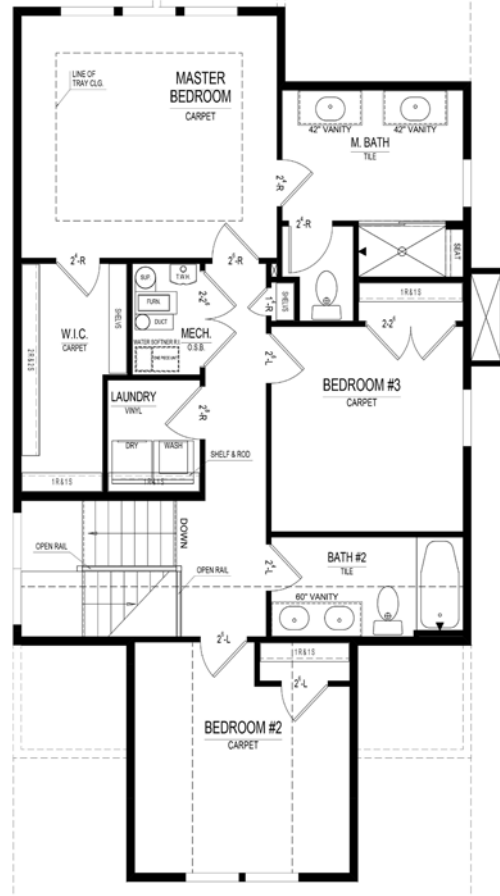

# *Anderson Hall*

*The Medford* COTTAGE COLLECTION

\$379,990

14017 Solano Drive • Fishers, IN

Available: **November**

3 bedroom 2.5 bath featuring a lanai with a fireplace, granite countertops with large island, white cabinets, gas range, 10' main floor ceilings, harvest room, crown molding, large master closet, Master bedroom tray ceiling, frameless super shower door, mud room boot bench, open rail staircase, 6' garage extension, tankless water heater and more

# The Medford COTTAGE COLLECTION

Main Level

## At a glance

- Homesite:** 64
- Plan:** 1016C
- Sq Ft:** 2,012
- Bedrooms:** 3
- Baths:** 2 full and 1 half
- Garage:** 2.5
- Lower Level:** None
- BLC#:** Not yet listed

Upper Level

For information call Tasha at (317) 694-5829 or Dalia at (317) 669-6195 • Visit online at [estridge.com](http://estridge.com)

\*Square footage does not include finished lower level. The artistic renderings of floorplan and front elevation are subject to change.  
©2018 Estridge Homes