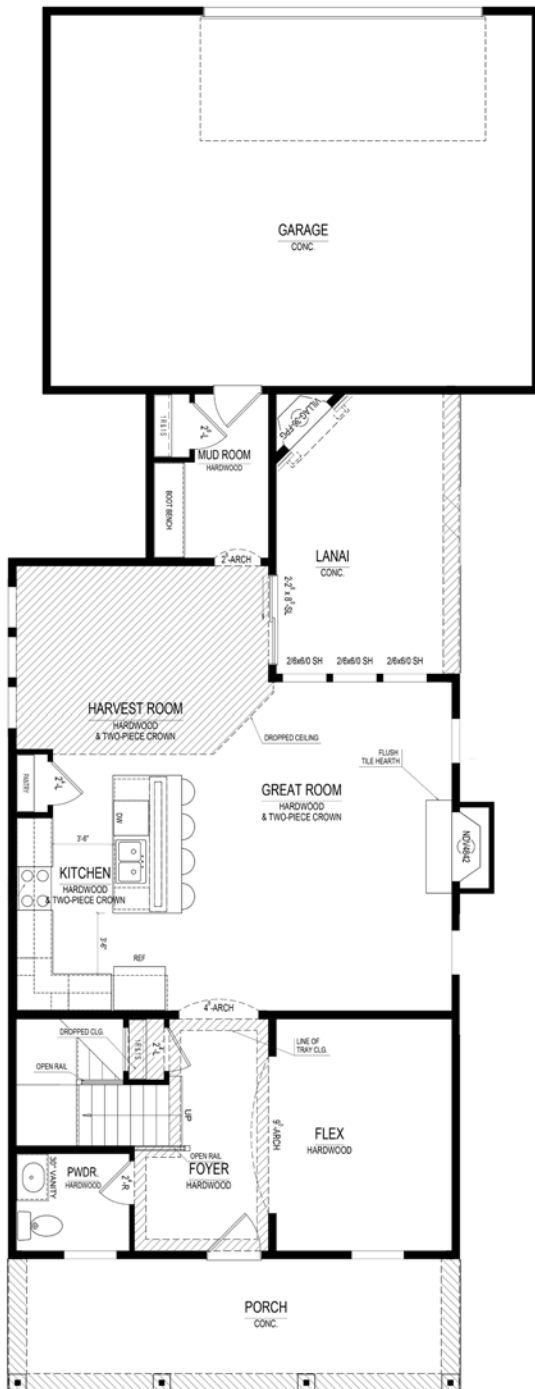

# *Anderson Hall*

*The Medford* COTTAGE COLLECTION

\$379,990

14017 Solano Drive • Fishers, IN

Available: **November**

3 bedroom 2.5 bath featuring a lanai with a fireplace, granite countertops with large island, white cabinets, gas range, 10' main floor ceilings, harvest room, crown molding, large master closet, Master bedroom tray ceiling, frameless super shower door, mud room boot bench, open rail staircase, 6' garage extension, tankless water heater and more

# The Medford COTTAGE COLLECTION

Main Level

## At a glance

- Homesite:** 64
- Plan:** 1016C
- Sq Ft:** 2,012
- Bedrooms:** 3
- Baths:** 2 full and 1 half
- Garage:** 2.5
- Lower Level:** None
- BLC#:** Not yet listed

Upper Level

For information call Tasha at (317) 694-5829 or Dalia at (317) 669-6195 • Visit online at [estridge.com](http://estridge.com)