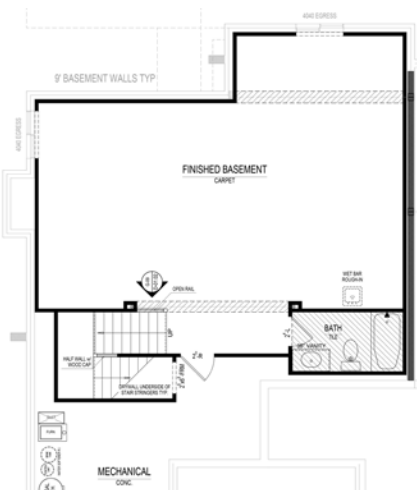

Anderson Hall

The Whitley SPRINGMILL COLLECTION

\$459,000

13812 Amber Meadow Drive West • Fishers, IN

Available: **Now!**

4 bed, 4.5 bath floorplan featuring both a study and additional main level flex room. Second level second bedroom features an en-suite bath while bed 3 and 4 share a Jack-and-Jill bath. The large master bedroom with tray ceiling, large master closet and beautiful shower. Great design features such as a backless gas range, granite countertops in the kitchen, subway tile backsplash, engineered hardwoods throughout the main level and a frameless master shower door.

*Different by Design*SM

For information call Tasha at (317) 694-5829 • Visit online at estridge.com

The Whitley SPRINGMILL COLLECTION

Main Level

Lower Level

Upper Level

At a glance

- Homesite:** 148
- Plan:** 5045B
- Sq Ft:** 3,702
- Bedrooms:** 4
- Baths:** 4.5
- Garage:** 3
- Lower Level:** Finished
- BLC#:** 21517734

For information call Tasha at (317) 694-5829 • Visit online at estrledge.com

*Square footage includes finished lower level. The artistic renderings of floorplan and front elevation are subject to change. ©2017 Estridge Homes