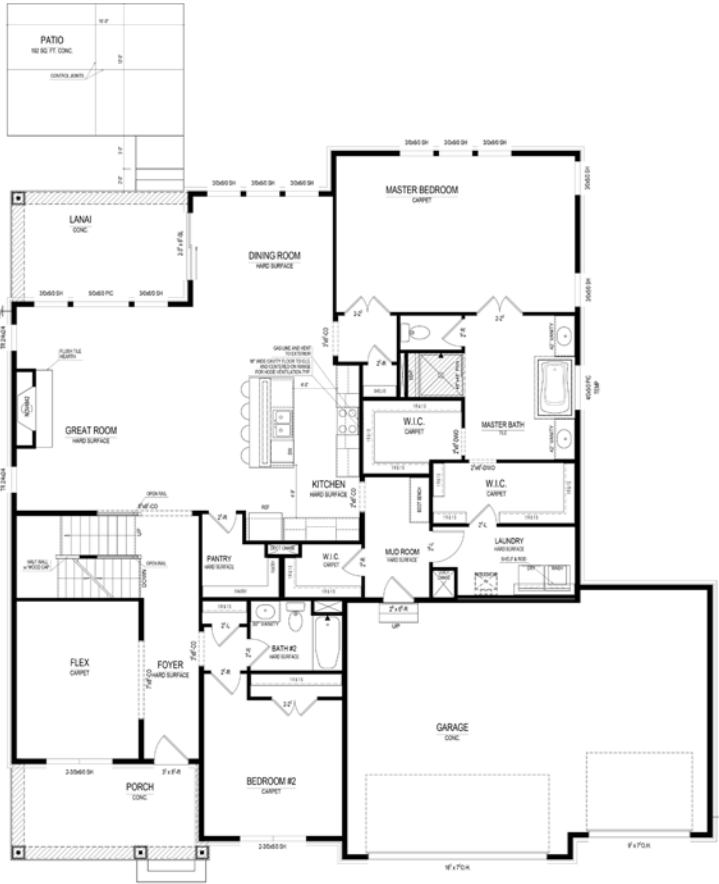

Anderson Hall

The Newton SPRINGMILL COLLECTION

\$539,000

13758 Amber Meadow Drive • Fishers, IN

Available: **September**

This home has it all: the open concept living space features a huge kitchen island overlooking the great room with a 42" direct vent gas fireplace. Large mudroom with boot bench, separate laundry room accessible from one of the MBR's double walk in closets. Main floor study is located for privacy and quiet away from the living space. Enjoy warm evenings on either the wide front porch or the covered lanai overlooking the backyard. Five bedrooms include master and guest suite on the main floor- each with attached baths, two bedrooms with walk in closets and a full bath with double sinks on the second floor. The finished lower level has a large open area with bedroom, full bath, and wet bar rough-in. Located in Fishers High School district. Rendering does not show the third car garage.

For information call Tasha at (317) 694-5829 • Visit online at estridge.com

The Newton SPRINGMILL COLLECTION

Main Level

At a glance

- Homesite:** 137
- Plan:** 5065A
- Sq Ft:** 4,262
- Bedrooms:** 5
- Baths:** 4 full
- Garage:** 3
- Lower Level:** Finished
- BLC#:** 21643055