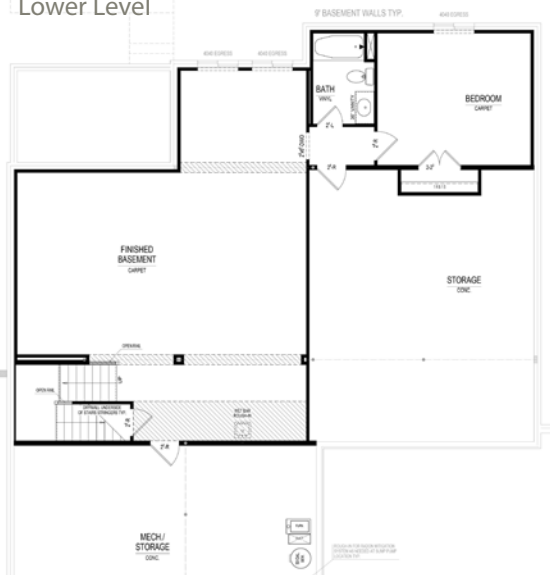

Anderson Hall

The Newton SPRINGMILL COLLECTION

\$539,000

13758 Amber Meadow Drive • Fishers, IN

Available: **September**

This home has it all: the open concept living space features a huge kitchen island overlooking the great room with a 42" direct vent gas fireplace. Large mudroom with boot bench, separate laundry room accessible from one of the MBR's double walk in closets. Main floor study is located for privacy and quiet away from the living space. Enjoy warm evenings on either the wide front porch or the covered lanai overlooking the backyard. Five bedrooms include master and guest suite on the main floor- each with attached baths, two bedrooms with walk in closets and a full bath with double sinks on the second floor. The finished lower level has a large open area with bedroom, full bath, and wet bar rough-in. Located in Fishers High School district. Rendering does not show the third car garage.

For information call Tasha at (317) 694-5829 • Visit online at estridge.com

The Newton SPRINGMILL COLLECTION

Main Level

At a glance

- Homesite:** 137
- Plan:** 5065A
- Sq Ft:** 4,262
- Bedrooms:** 5
- Baths:** 4 full
- Garage:** 3
- Lower Level:** Finished
- BLC#:** 21643055

Lower Level

Upper Level

For information call Tasha at (317) 694-5829 • Visit online at estrledge.com

*Square footage does not include finished lower level. The artistic renderings of floorplan and front elevation are subject to change.
©2018 Estridge Homes