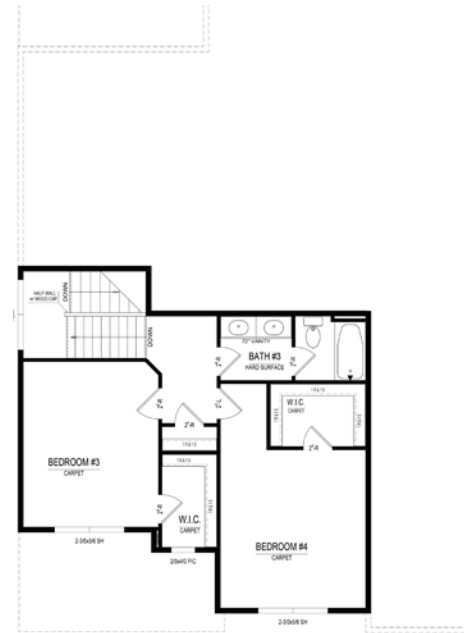

Anderson Hall

The Newton SPRINGMILL COLLECTION

\$539,000

13758 Amber Meadow Drive • Fishers, IN

Available: **September**

This home has it all: the open concept living space features a huge kitchen island overlooking the great room with a 42" direct vent gas fireplace. Large mudroom with boot bench, separate laundry room accessible from one of the MBR's double walk in closets. Main floor study is located for privacy and quiet away from the living space. Enjoy warm evenings on either the wide front porch or the covered lanai overlooking the backyard. Five bedrooms include master and guest suite on the main floor- each with attached baths, two bedrooms with walk in closets and a full bath with double sinks on the second floor. The finished lower level has a large open area with bedroom, full bath, and wet bar rough-in. Located in Fishers High School district. Rendering does not show the third car garage.

For information call Tasha at (317) 694-5829 • Visit online at estridge.com

The Newton SPRINGMILL COLLECTION

Main Level

At a glance

- Homesite:** 137
- Plan:** 5065A
- Sq Ft:** 4,262
- Bedrooms:** 5
- Baths:** 4 full
- Garage:** 3
- Lower Level:** Finished
- BLC#:** 21643055

Lower Level

Upper Level

For information call Tasha at (317) 694-5829 • Visit online at estrledge.com

*Square footage does not include finished lower level. The artistic renderings of floorplan and front elevation are subject to change.
©2018 Estridge Homes