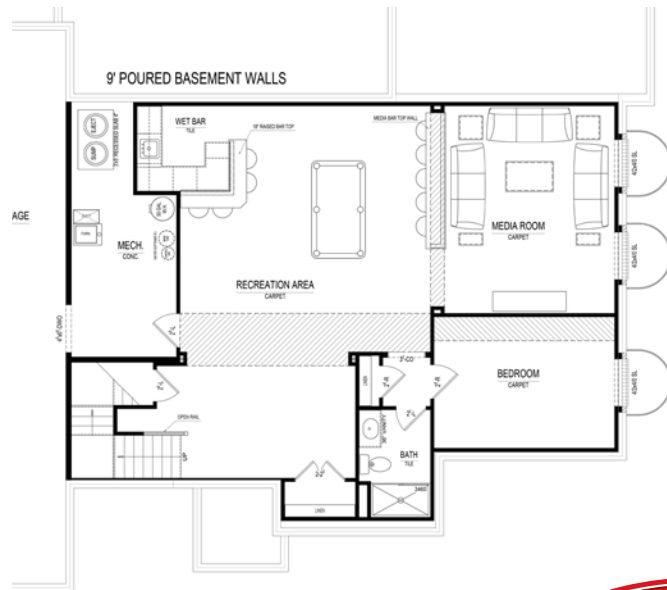

OXFORD
Woods

Estridge Custom Home

\$739,000

11640 Walton Cres • Zionsville, IN

Available: **Now!**

Soaring ceilings throughout make this custom story and a half home a true masterpiece. Purposely placed garage creates a backyard oasis nestled against a private tree line. Master on main boasts 12' ceilings and a spacious bath. Guest suite on main, office, and open concept living, dining, and kitchen complete this one of a kind Estridge home.

CUSTOM GALLERIES

For information, call Sarah at 317-669-6228 • Visit online at estridge.com

Estridge Custom Home

Main Level

At a glance

- Homesite:** 5
- Sq Ft:** 4,386
- Bedrooms:** 5
- Baths:** 4 full and 1 half
- Garage:** 3
- Lower Level:** Finished
- BLC#:** Not yet listed

Upper Level

Lower Level

For information, call Sarah at 317-669-6228 • Visit online at estrledge.com

*Square footage includes finished lower level. The artistic renderings of floorplan and front elevation are subject to change. ©2016 Estridge Homes