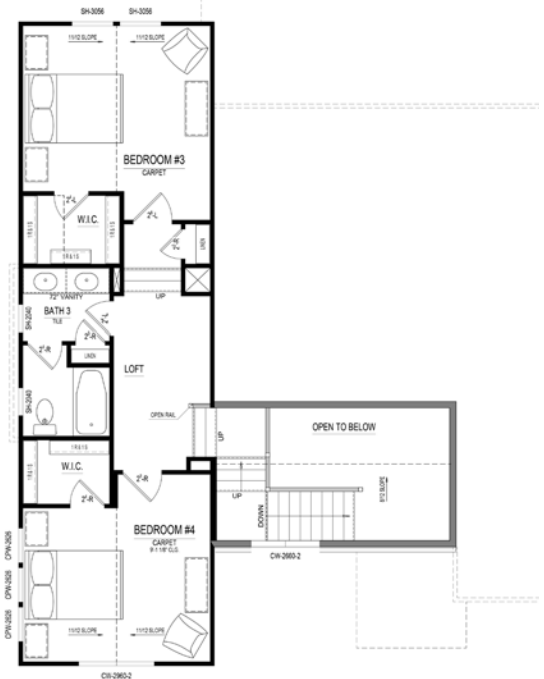

OXFORD
Woods

Estridge Custom Home

\$739,000

11640 Walton Cres • Zionsville, IN

Available: **Now!**

Soaring ceilings throughout make this custom story and a half home a true masterpiece. Purposely placed garage creates a backyard oasis nestled against a private tree line. Master on main boasts 12' ceilings and a spacious bath. Guest suite on main, office, and open concept living, dining, and kitchen complete this one of a kind Estridge home.

CUSTOM GALLERIES

For information, call Sarah at 317-669-6228 • Visit online at estridge.com

Estridge Custom Home

Main Level

At a glance

- Homesite:** 5
- Sq Ft:** 4,386
- Bedrooms:** 5
- Baths:** 4 full and 1 half
- Garage:** 3
- Lower Level:** Finished
- BLC#:** Not yet listed

Upper Level

Lower Level

For information, call Sarah at 317-669-6228 • Visit online at estrledge.com

*Square footage includes finished lower level. The artistic renderings of floorplan and front elevation are subject to change. ©2016 Estridge Homes