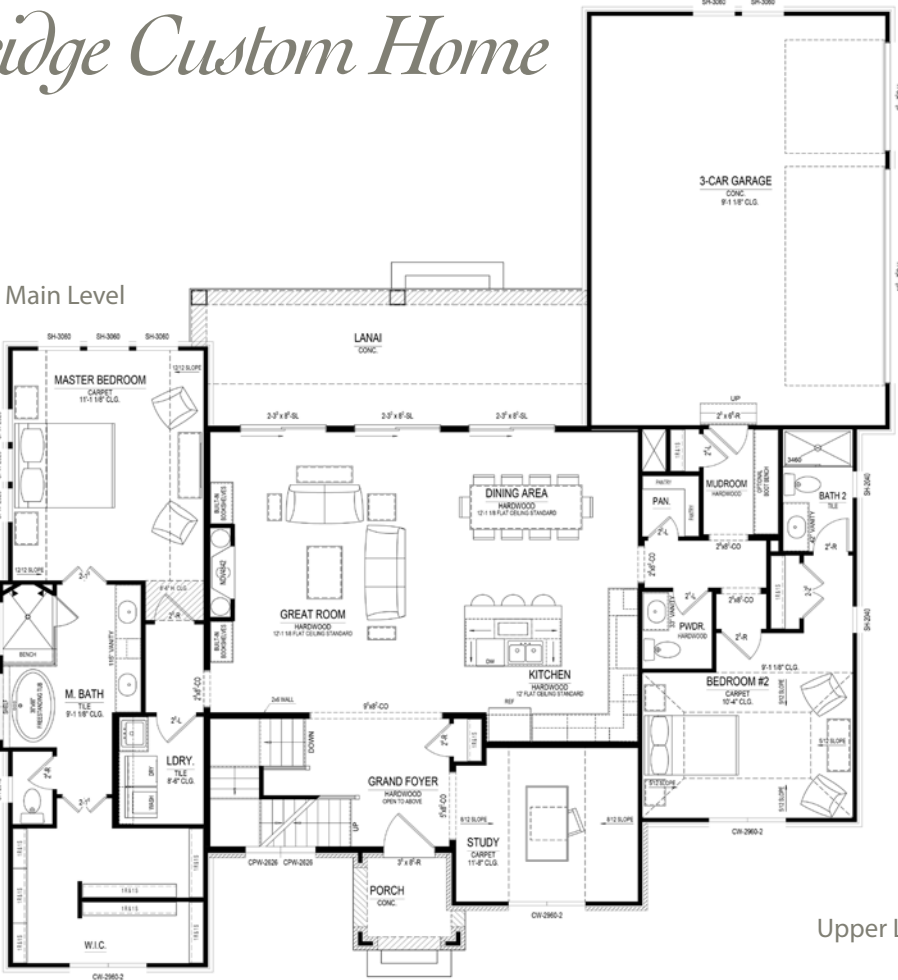

OXFORD
Woods

Estridge Custom Home

\$739,000

11640 Walton Cres • Zionsville, IN

Available: **Now!**

Soaring ceilings throughout make this custom story and a half home a true masterpiece. Purposely placed garage creates a backyard oasis nestled against a private tree line. Master on main boasts 12' ceilings and a spacious bath. Guest suite on main, office, and open concept living, dining, and kitchen complete this one of a kind Estridge home.

CUSTOM GALLERIES

For information, call Sarah at 317-669-6228 • Visit online at estridge.com

Estridge Custom Home

Main Level

At a glance

- Homesite:** 5
- Sq Ft:** 4,386
- Bedrooms:** 5
- Baths:** 4 full and 1 half
- Garage:** 3
- Lower Level:** Finished
- BLC#:** Not yet listed