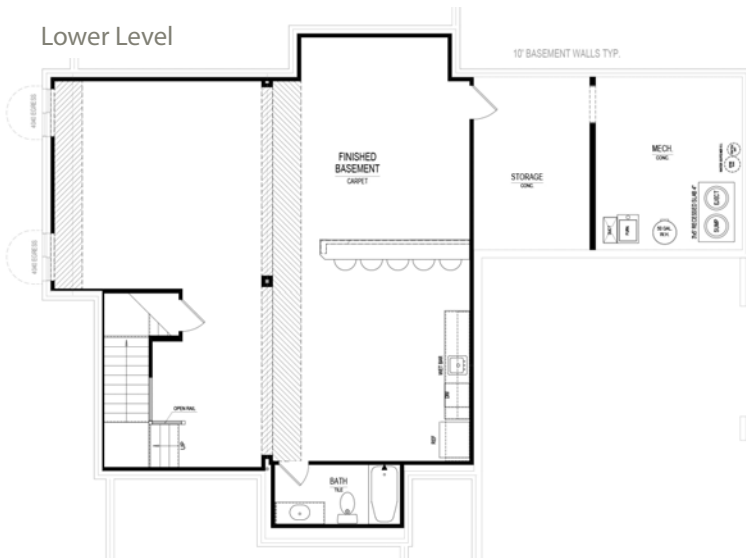

OXFORD  
*Woods*

*Estridge Custom Home*

\$750,000

11580 Walton Cres • Zionsville, IN

Available: **Now!**

Beautiful farmhouse-style Estridge Custom home in Zionsville featuring large front and rear covered porches, large finished lower level with full bath, finished wet bar and media top. Additionally, the main level features a large great room with custom beams, direct vent fireplace with custom built-in media cabinets, large kitchen island, tech center, deluxe laundry room, and mudroom boot bench with cubbies. The upper level features a large master suite with vaulted ceiling, deluxe master bathroom with freestanding tub and super shower. Bedrooms 2 and 3 share a Jack and Jill while Bedroom 4 features it's own en-suite.

# Estridge Custom Home

Main Level

Upper Level

Lower Level

## At a glance

- Homesite:** 2
- Sq Ft:** 4,561
- Bedrooms:** 4
- Baths:** 3 full and 1 half
- Garage:** 3
- Lower Level:** Finished
- BLC#:** 21585669

For information, call Sarah at 317-669-6228 • Visit online at [estridge.com](http://estridge.com)