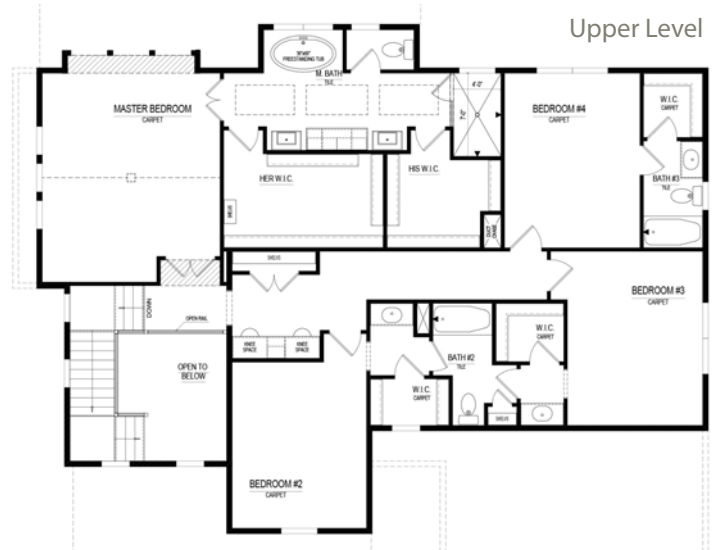

## *Estridge Custom Home*

11580 Walton Cres • Zionsville, IN

Available: **September**

Beautiful farmhouse-style Estridge Custom home in Zionsville featuring large front and rear covered porches, large finished lower level with full bath, finished wet bar and media top. Additionally, the main level features a large great room with custom beams, direct vent fireplace with custom built-in media cabinets, large kitchen island, tech center, deluxe laundry room, and mudroom boot bench with cubbies. The upper level features a large master suite with vaulted ceiling, deluxe master bathroom with freestanding tub and super shower. Bedrooms 2 and 3 share a Jack and Jill while Bedroom 4 features it's own en-suite.

# Estridge Custom Home

Main Level

Upper Level

Lower Level