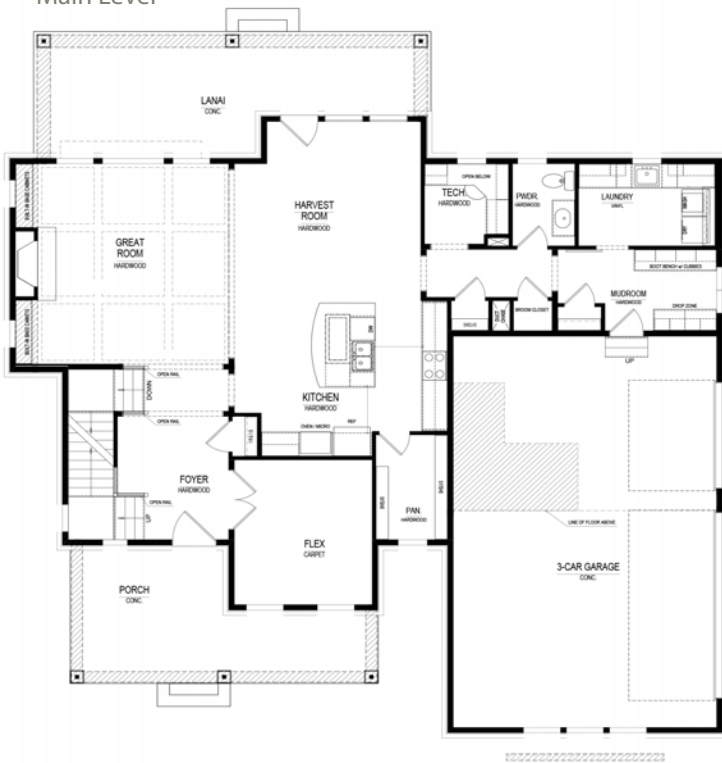

Estridge Custom Home

Main Level