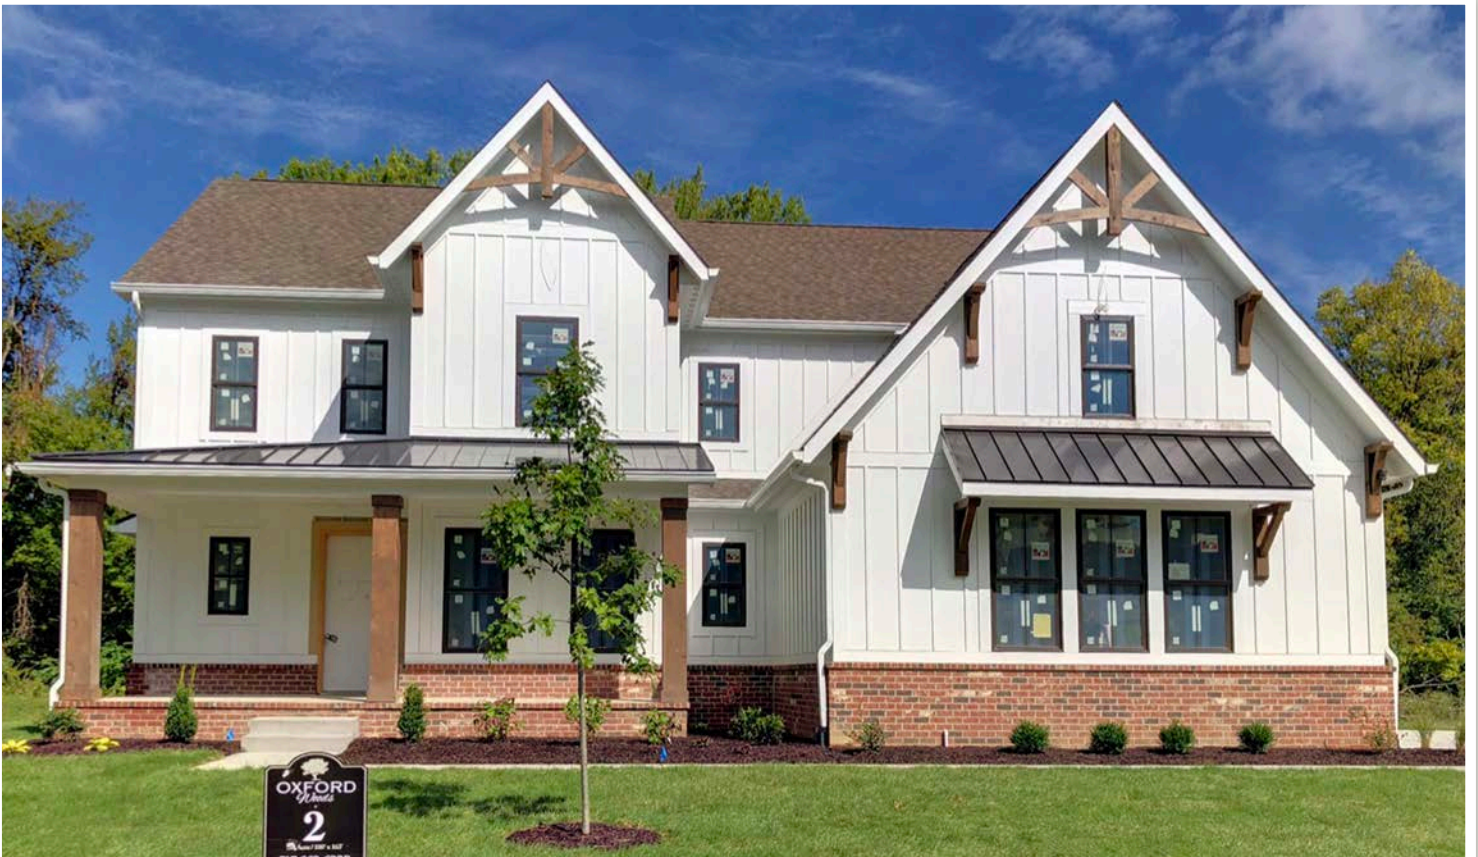

OXFORD  
*Woods*

*Estridge Custom Home*

\$750,000

11580 Walton Cres • Zionsville, IN

Available: **Now!**

Beautiful farmhouse-style Estridge Custom home in Zionsville featuring large front and rear covered porches, large finished lower level with full bath, finished wet bar and media top. Additionally, the main level features a large great room with custom beams, direct vent fireplace with custom built-in media cabinets, large kitchen island, tech center, deluxe laundry room, and mudroom boot bench with cubbies. The upper level features a large master suite with vaulted ceiling, deluxe master bathroom with freestanding tub and super shower. Bedrooms 2 and 3 share a Jack and Jill while Bedroom 4 features it's own en-suite.