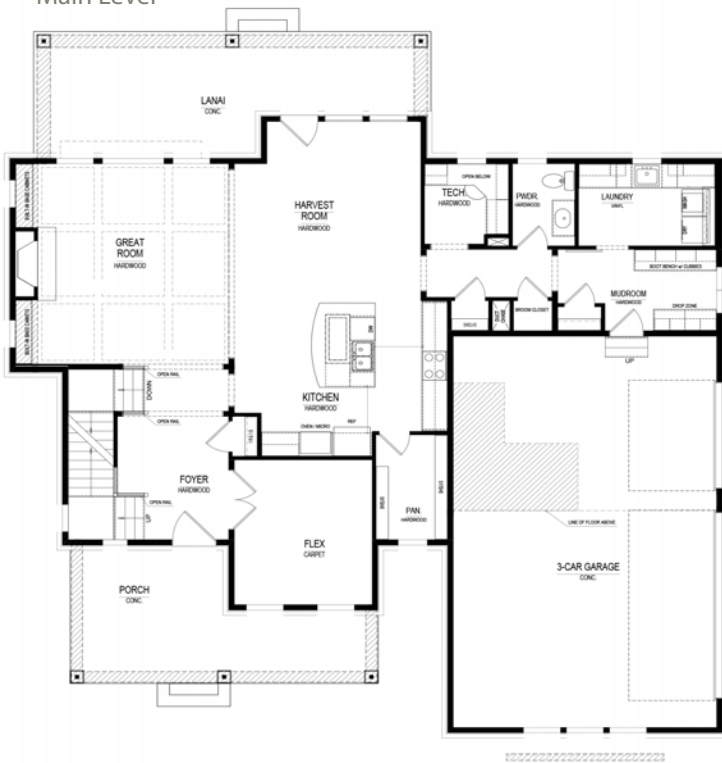

## *Estridge Custom Home*

11580 Walton Cres • Zionsville, IN

Available: **September**

Beautiful farmhouse-style Estridge Custom home in Zionsville featuring large front and rear covered porches, large finished lower level with full bath, finished wet bar and media top. Additionally, the main level features a large great room with custom beams, direct vent fireplace with custom built-in media cabinets, large kitchen island, tech center, deluxe laundry room, and mudroom boot bench with cubbies. The upper level features a large master suite with vaulted ceiling, deluxe master bathroom with freestanding tub and super shower. Bedrooms 2 and 3 share a Jack and Jill while Bedroom 4 features it's own en-suite.

# Estridge Custom Home

Main Level

Upper Level

Lower Level