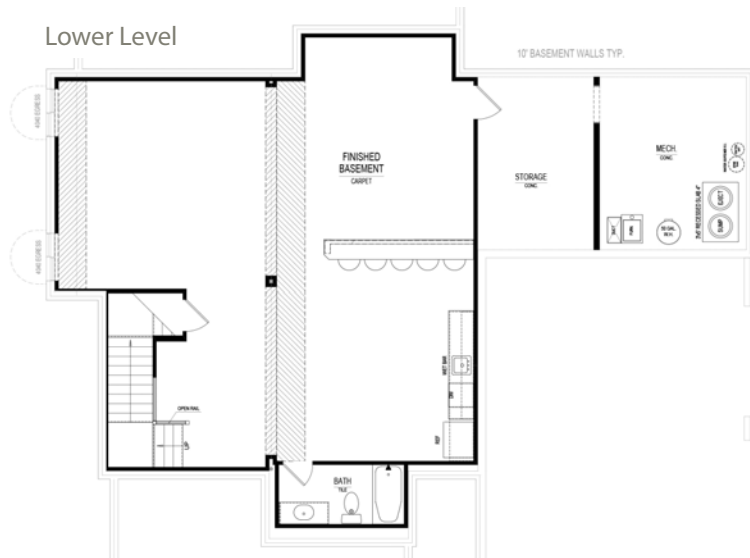

## *Estridge Custom Home*

11580 Walton Cres • Zionsville, IN

Available: **September**

Beautiful farmhouse-style Estridge Custom home in Zionsville featuring large front and rear covered porches, large finished lower level with full bath, finished wet bar and media top. Additionally, the main level features a large great room with custom beams, direct vent fireplace with custom built-in media cabinets, large kitchen island, tech center, deluxe laundry room, and mudroom boot bench with cubbies. The upper level features a large master suite with vaulted ceiling, deluxe master bathroom with freestanding tub and super shower. Bedrooms 2 and 3 share a Jack and Jill while Bedroom 4 features it's own en-suite.

# Estridge Custom Home

Main Level

Upper Level

Lower Level

## At a glance

- Homesite:** 2
- Sq Ft:** 4,561
- Bedrooms:** 4
- Baths:** 3 full and 1 half
- Garage:** 3
- Lower Level:** Finished
- BLC#:** Not yet listed

For information, call Sarah at 317-669-6228 • Visit online at [estridge.com](http://estridge.com)