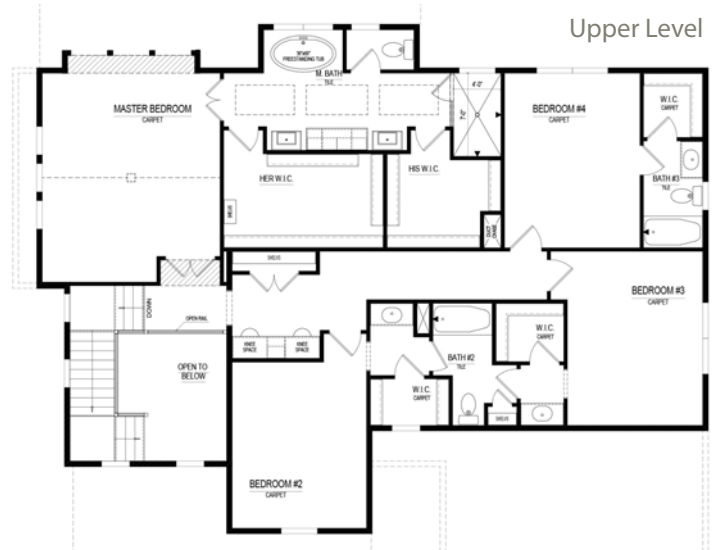

Upper Level