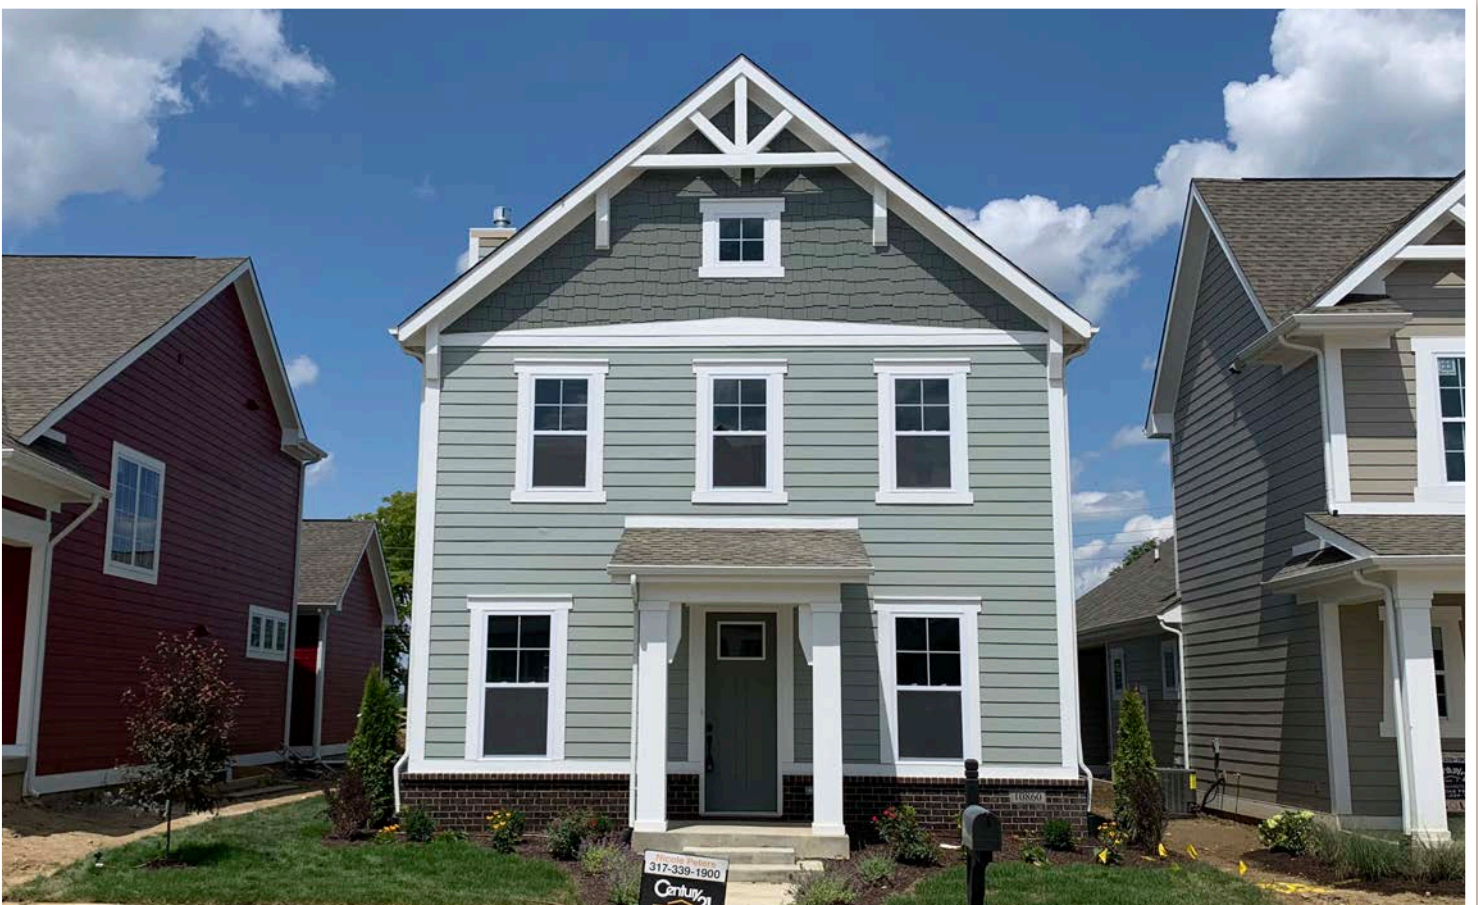

Anderson Hall

The Whitford COTTAGE COLLECTION

\$321,000

10860 Descano Drive • Fishers, IN

Available: **Now**

Our popular model home plan - The Whitford – has so many features today's buyers are looking for: Kitchen and great room and dining area combination, separate study, mudroom. Granite & quartz surfaces, hard surface flooring throughout main floor living area. Covered lanai has adjacent coffee porch perfect for outdoor living. Three bedrooms, two bathrooms, and laundry room all upstairs. Extended garage for storage and vehicles.