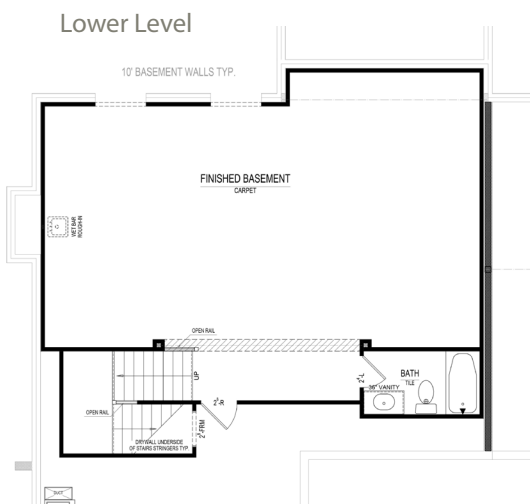

# *Anderson Hall*

*The Penn* TARKINGTON COLLECTION

\$499,900

10790 Solis Circle • Fishers, IN

Available: **May**

Finished Basement with Full Bath, 3-Car Side Load Garage, Opulent Hardwood Floors, Granite Countertops, Gas Cooktop, Wood-Burning Fireplace with Beautiful Tile Surround, Gorgeous Master Bath with Tile Shower, 2-Piece Crown Molding, Handcrafted Wainscoting in Study, Boot Bench in Mudroom, Luxurious Master Suite with Tray Ceiling

# The Penn TARKINGTON COLLECTION

*At a glance*

- Homesite:** 172
- Plan:** 6052A
- Sq Ft:** 4,210
- Bedrooms:** 4
- Baths:** 3 full and 1 half
- Garage:** 3
- Lower Level:** Finished
- BLC#:** Not yet listed