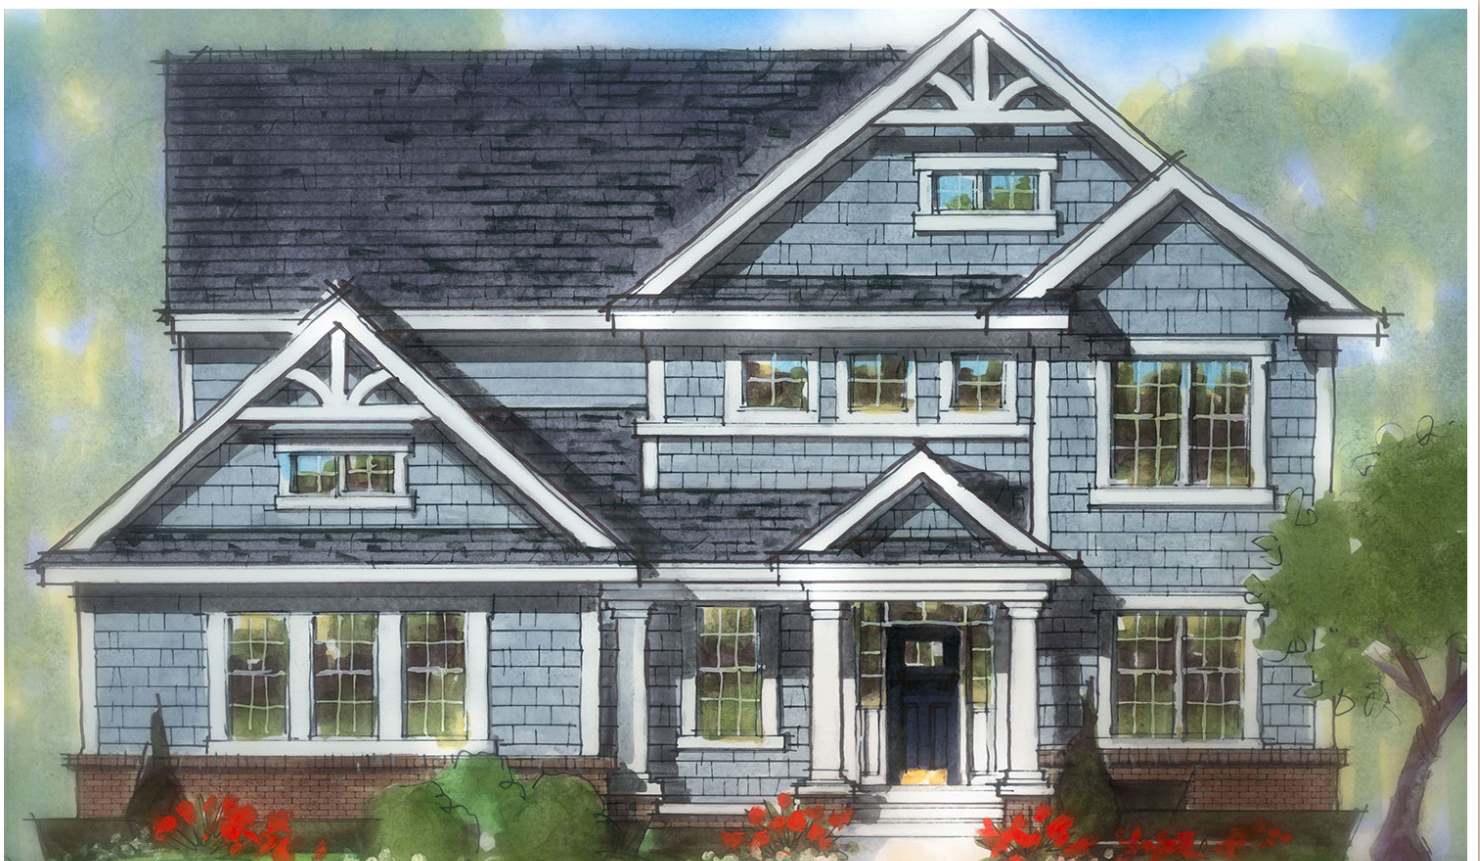

# *Anderson Hall*

*The Penn* TARKINGTON COLLECTION

\$499,900

10790 Solis Circle • Fishers, IN

Available: **May**

Finished Basement with Full Bath, 3-Car Side Load Garage, Opulent Hardwood Floors, Granite Countertops, Gas Cooktop, Wood-Burning Fireplace with Beautiful Tile Surround, Gorgeous Master Bath with Tile Shower, 2-Piece Crown Molding, Handcrafted Wainscoting in Study, Boot Bench in Mudroom, Luxurious Master Suite with Tray Ceiling