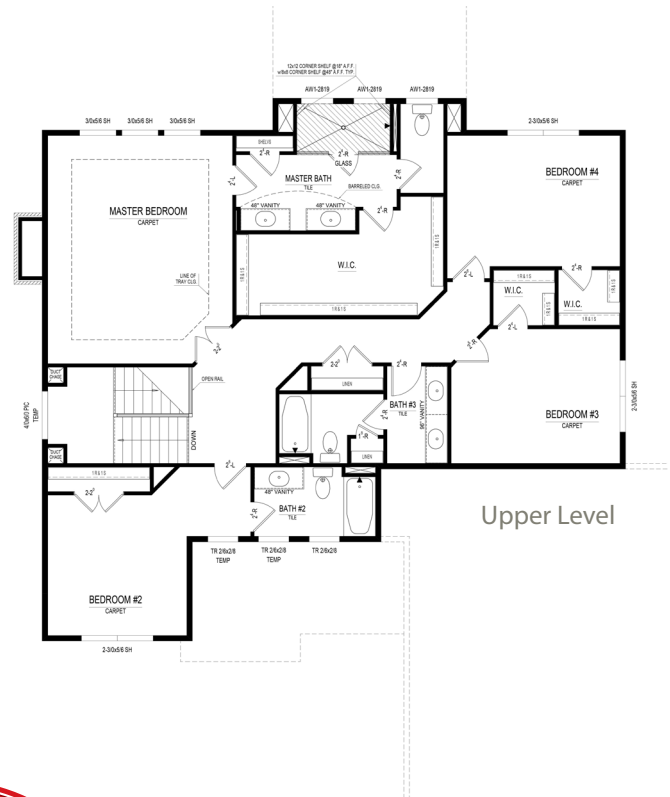

# *Anderson Hall*

*The Penn* TARKINGTON COLLECTION

\$499,900

10790 Solis Circle • Fishers, IN

Available: **May**

Finished Basement with Full Bath, 3-Car Side Load Garage, Opulent Hardwood Floors, Granite Countertops, Gas Cooktop, Wood-Burning Fireplace with Beautiful Tile Surround, Gorgeous Master Bath with Tile Shower, 2-Piece Crown Molding, Handcrafted Wainscoting in Study, Boot Bench in Mudroom, Luxurious Master Suite with Tray Ceiling

# The Penn TARKINGTON COLLECTION

*At a glance*

- Homesite:** 172
- Plan:** 6052A
- Sq Ft:** 4,210
- Bedrooms:** 4
- Baths:** 3 full and 1 half
- Garage:** 3
- Lower Level:** Finished
- BLC#:** Not yet listed