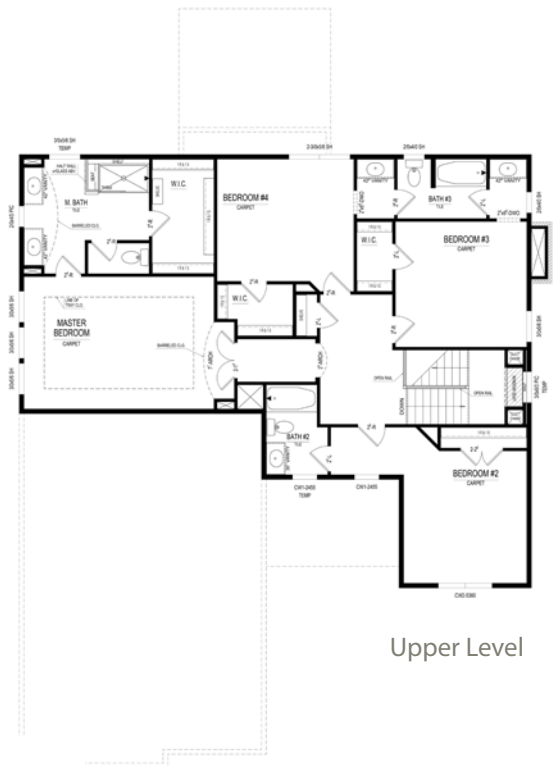

# *Anderson Hall*

*The Stevens* TARKINGTON COLLECTION

\$550,000

10680 Sunbeam Circle • Fishers, IN

Available: **Now**

Classic Tudor style offers great curb appeal for this home on a quiet cul de sac in lovely Anderson Hall. Inside you'll find an open concept great room, kitchen and harvest room on the main floor along with that coveted guest suite with attached full bath. Upstairs are 4 bedrooms and 3 baths and generous storage for all. Finished lower level features 9' ceilings, egress windows, full bath and wet bar rough in. Anderson Hall is home to 25 acres of common area, 3 ponds, community pool and clubhouse. In final phase- don't miss out!

## At a glance

**Homesite:** 145

**Plan:** 6025B

**Sq Ft:** 3,948

**Bedrooms:** 5

**Baths:** 5 full, 1 half

**Garage:** 3-car

**Lower Level:** Finished

**BLC#:** 21681026

Lower Level

Upper Level

For information call Tasha at (317) 694-5829 • Visit online at [estrledge.com](http://estrledge.com)

\*Square footage does not include finished lower level. The artistic renderings of floorplan and front elevation are subject to change.