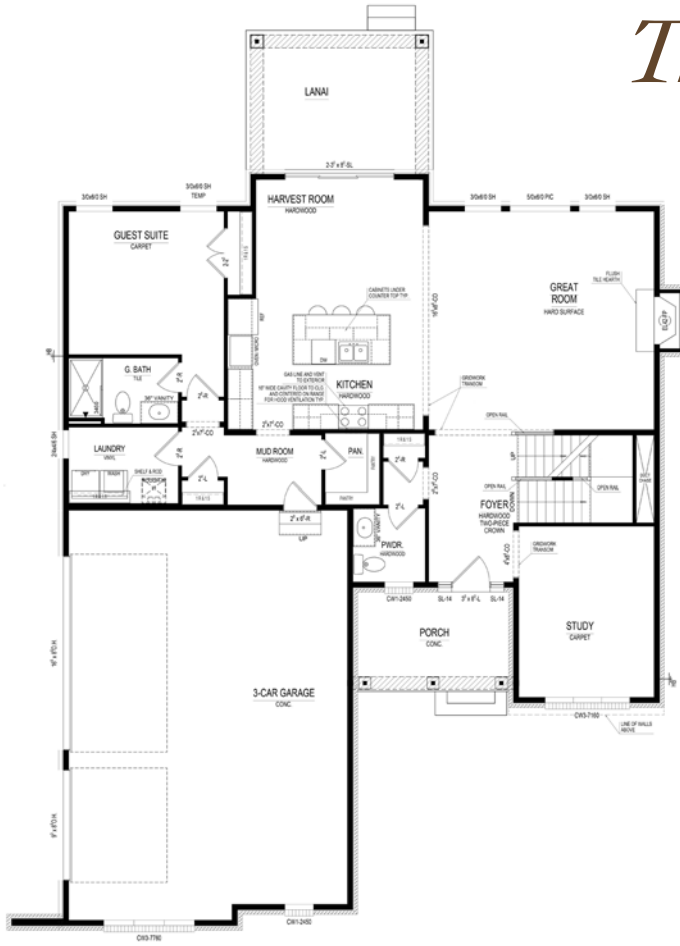

# *Anderson Hall*

*The Stevens* TARKINGTON COLLECTION

\$550,000

10680 Sunbeam Circle • Fishers, IN

Available: **Now**

Classic Tudor style offers great curb appeal for this home on a quiet cul de sac in lovely Anderson Hall. Inside you'll find an open concept great room, kitchen and harvest room on the main floor along with that coveted guest suite with attached full bath. Upstairs are 4 bedrooms and 3 baths and generous storage for all. Finished lower level features 9' ceilings, egress windows, full bath and wet bar rough in. Anderson Hall is home to 25 acres of common area, 3 ponds, community pool and clubhouse. In final phase- don't miss out!

# The Stevens

TARKINGTON COLLECTION

Main Level

## At a glance

**Homesite:** 145

**Plan:** 6025B

**Sq Ft:** 3,948

**Bedrooms:** 5

**Baths:** 5 full, 1 half

**Garage:** 3-car

**Lower Level:** Finished