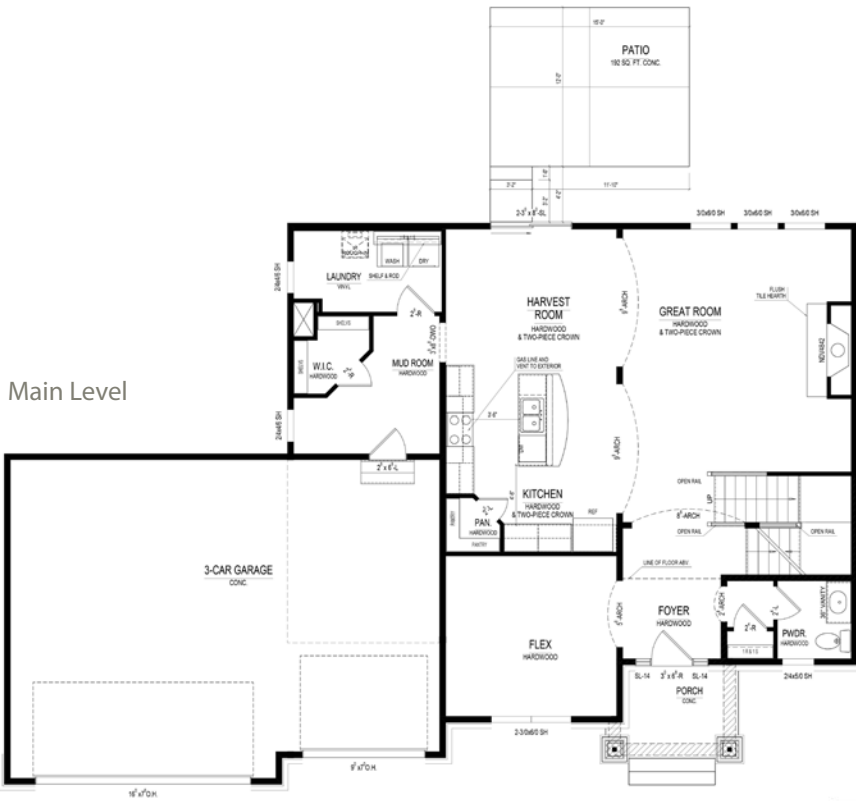

Anderson Hall

The Blackford SPRINGMILL COLLECTION

\$439,000

10584 Treeswing Drive • Fishers, IN

Available: **Now!**

3-car garage, finished lower level with full bath rough-in, wet bar rough-in, water softener rough-in and two egress windows. Additional features include a tray ceiling in the master bedroom, laundry tub rough-in, gas range, white kitchen cabinets, granite in kitchen and master bathroom, crown molding and a frameless master shower door. All Estridge Homes include our 2-year HomeLifeSM Maintenance Program.

*Different by Design*SM

For information call Tasha at (317) 694-5829 • Visit online at ah.estrledge.com

The Blackford SPRINGMILL COLLECTION

At a glance

Homesite: 111
Plan: 5031A
Sq Ft: 3,558
Bedrooms: 4
Baths: 2.5
Garage: 3
Lower Level: Finished
BLC#: 21511507