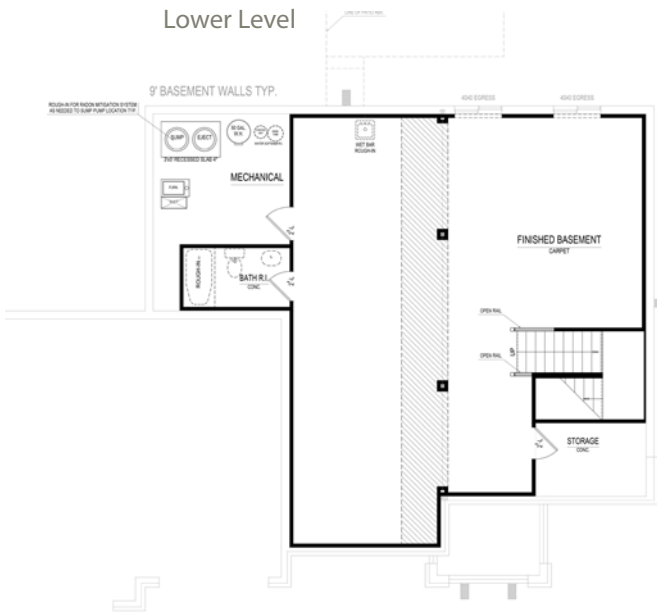

Anderson Hall

The Blackford SPRINGMILL COLLECTION

\$439,000

10584 Treeswing Drive • Fishers, IN

Available: **Now!**

3-car garage, finished lower level with full bath rough-in, wet bar rough-in, water softener rough-in and two egress windows. Additional features include a tray ceiling in the master bedroom, laundry tub rough-in, gas range, white kitchen cabinets, granite in kitchen and master bathroom, crown molding and a frameless master shower door. All Estridge Homes include our 2-year HomeLifeSM Maintenance Program.

*Different by Design*SM

For information call Tasha at (317) 694-5829 • Visit online at ah.estrledge.com

The Blackford SPRINGMILL COLLECTION

At a glance

Homesite: 111
Plan: 5031A
Sq Ft: 3,558
Bedrooms: 4
Baths: 2.5
Garage: 3
Lower Level: Finished
BLC#: 21511507

For information call Tasha at (317) 694-5829 • Visit online at estrledge.com

*Square footage includes finished lower level. The artistic renderings of floorplan and front elevation are subject to change. ©2016 Estridge Homes