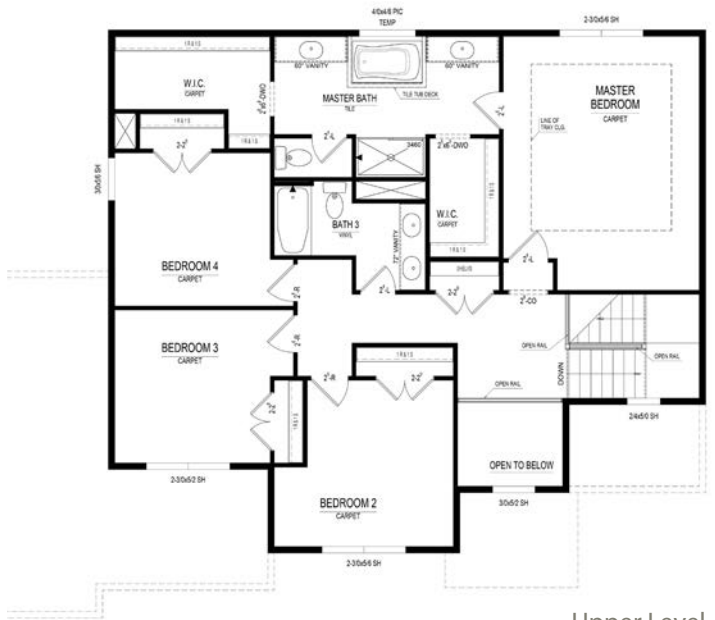

Anderson Hall

The Blackford SPRINGMILL COLLECTION

\$439,000

10584 Treeswing Drive • Fishers, IN

Available: **Now!**

3-car garage, finished lower level with full bath rough-in, wet bar rough-in, water softener rough-in and two egress windows. Additional features include a tray ceiling in the master bedroom, laundry tub rough-in, gas range, white kitchen cabinets, granite in kitchen and master bathroom, crown molding and a frameless master shower door. All Estridge Homes include our 2-year HomeLifeSM Maintenance Program.

*Different by Design*SM

For information call Tasha at (317) 694-5829 • Visit online at ah.estrledge.com

The Blackford SPRINGMILL COLLECTION

At a glance

Homesite: 111
Plan: 5031A
Sq Ft: 3,558
Bedrooms: 4
Baths: 2.5
Garage: 3
Lower Level: Finished
BLC#: 21511507

For information call Tasha at (317) 694-5829 • Visit online at estrledge.com

*Square footage includes finished lower level. The artistic renderings of floorplan and front elevation are subject to change. ©2016 Estridge Homes